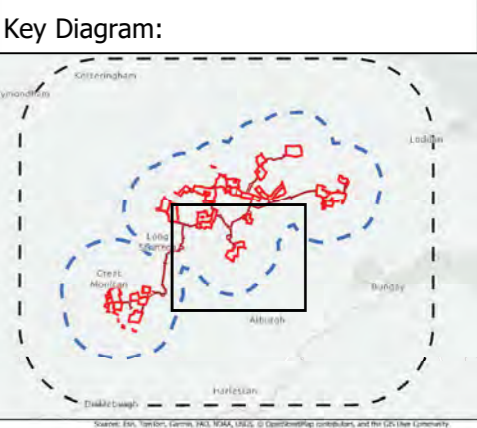

Legend

- The Site Boundary
- Cable Route Corridor
- Study Area
- 📍 View Location Only
- 📍 View Location and Visualisation: Photomontage
- 📍 View Location and Visualisation: Photowire

Key

- VL : View Location
- CRC : Cable Route Corridor
- BESS : Battery Energy Storage Systems

Key
 VL : View Location
 CRC : Cable Route Corridor
 BESS: Battery Energy Storage Systems

Legend

- The Site Boundary (Site 3)
- The Site Boundary (other Sites within Site boundary)
- Cable Route Corridor
- Study Area
- View Location Only
- View Location and Visualisation: Photomontage
- View Location and Visualisation: Photowire
- View Locations relating to other Sites and The Cable Route Corridor

Key

- VL :View Location
- CRC :Cable Route Corridor
- BESS:Battery Energy Storage Systems

Legend

- The Site Boundary (Site 2)
- The Site Boundary (other Sites within Site boundary)
- Cable Route Corridor
- Study Area
- View Location Only
- View Location and Visualisation: Photomontage
- View Location and Visualisation: Photowire
- View Locations relating to other Sites and The Cable Route Corridor