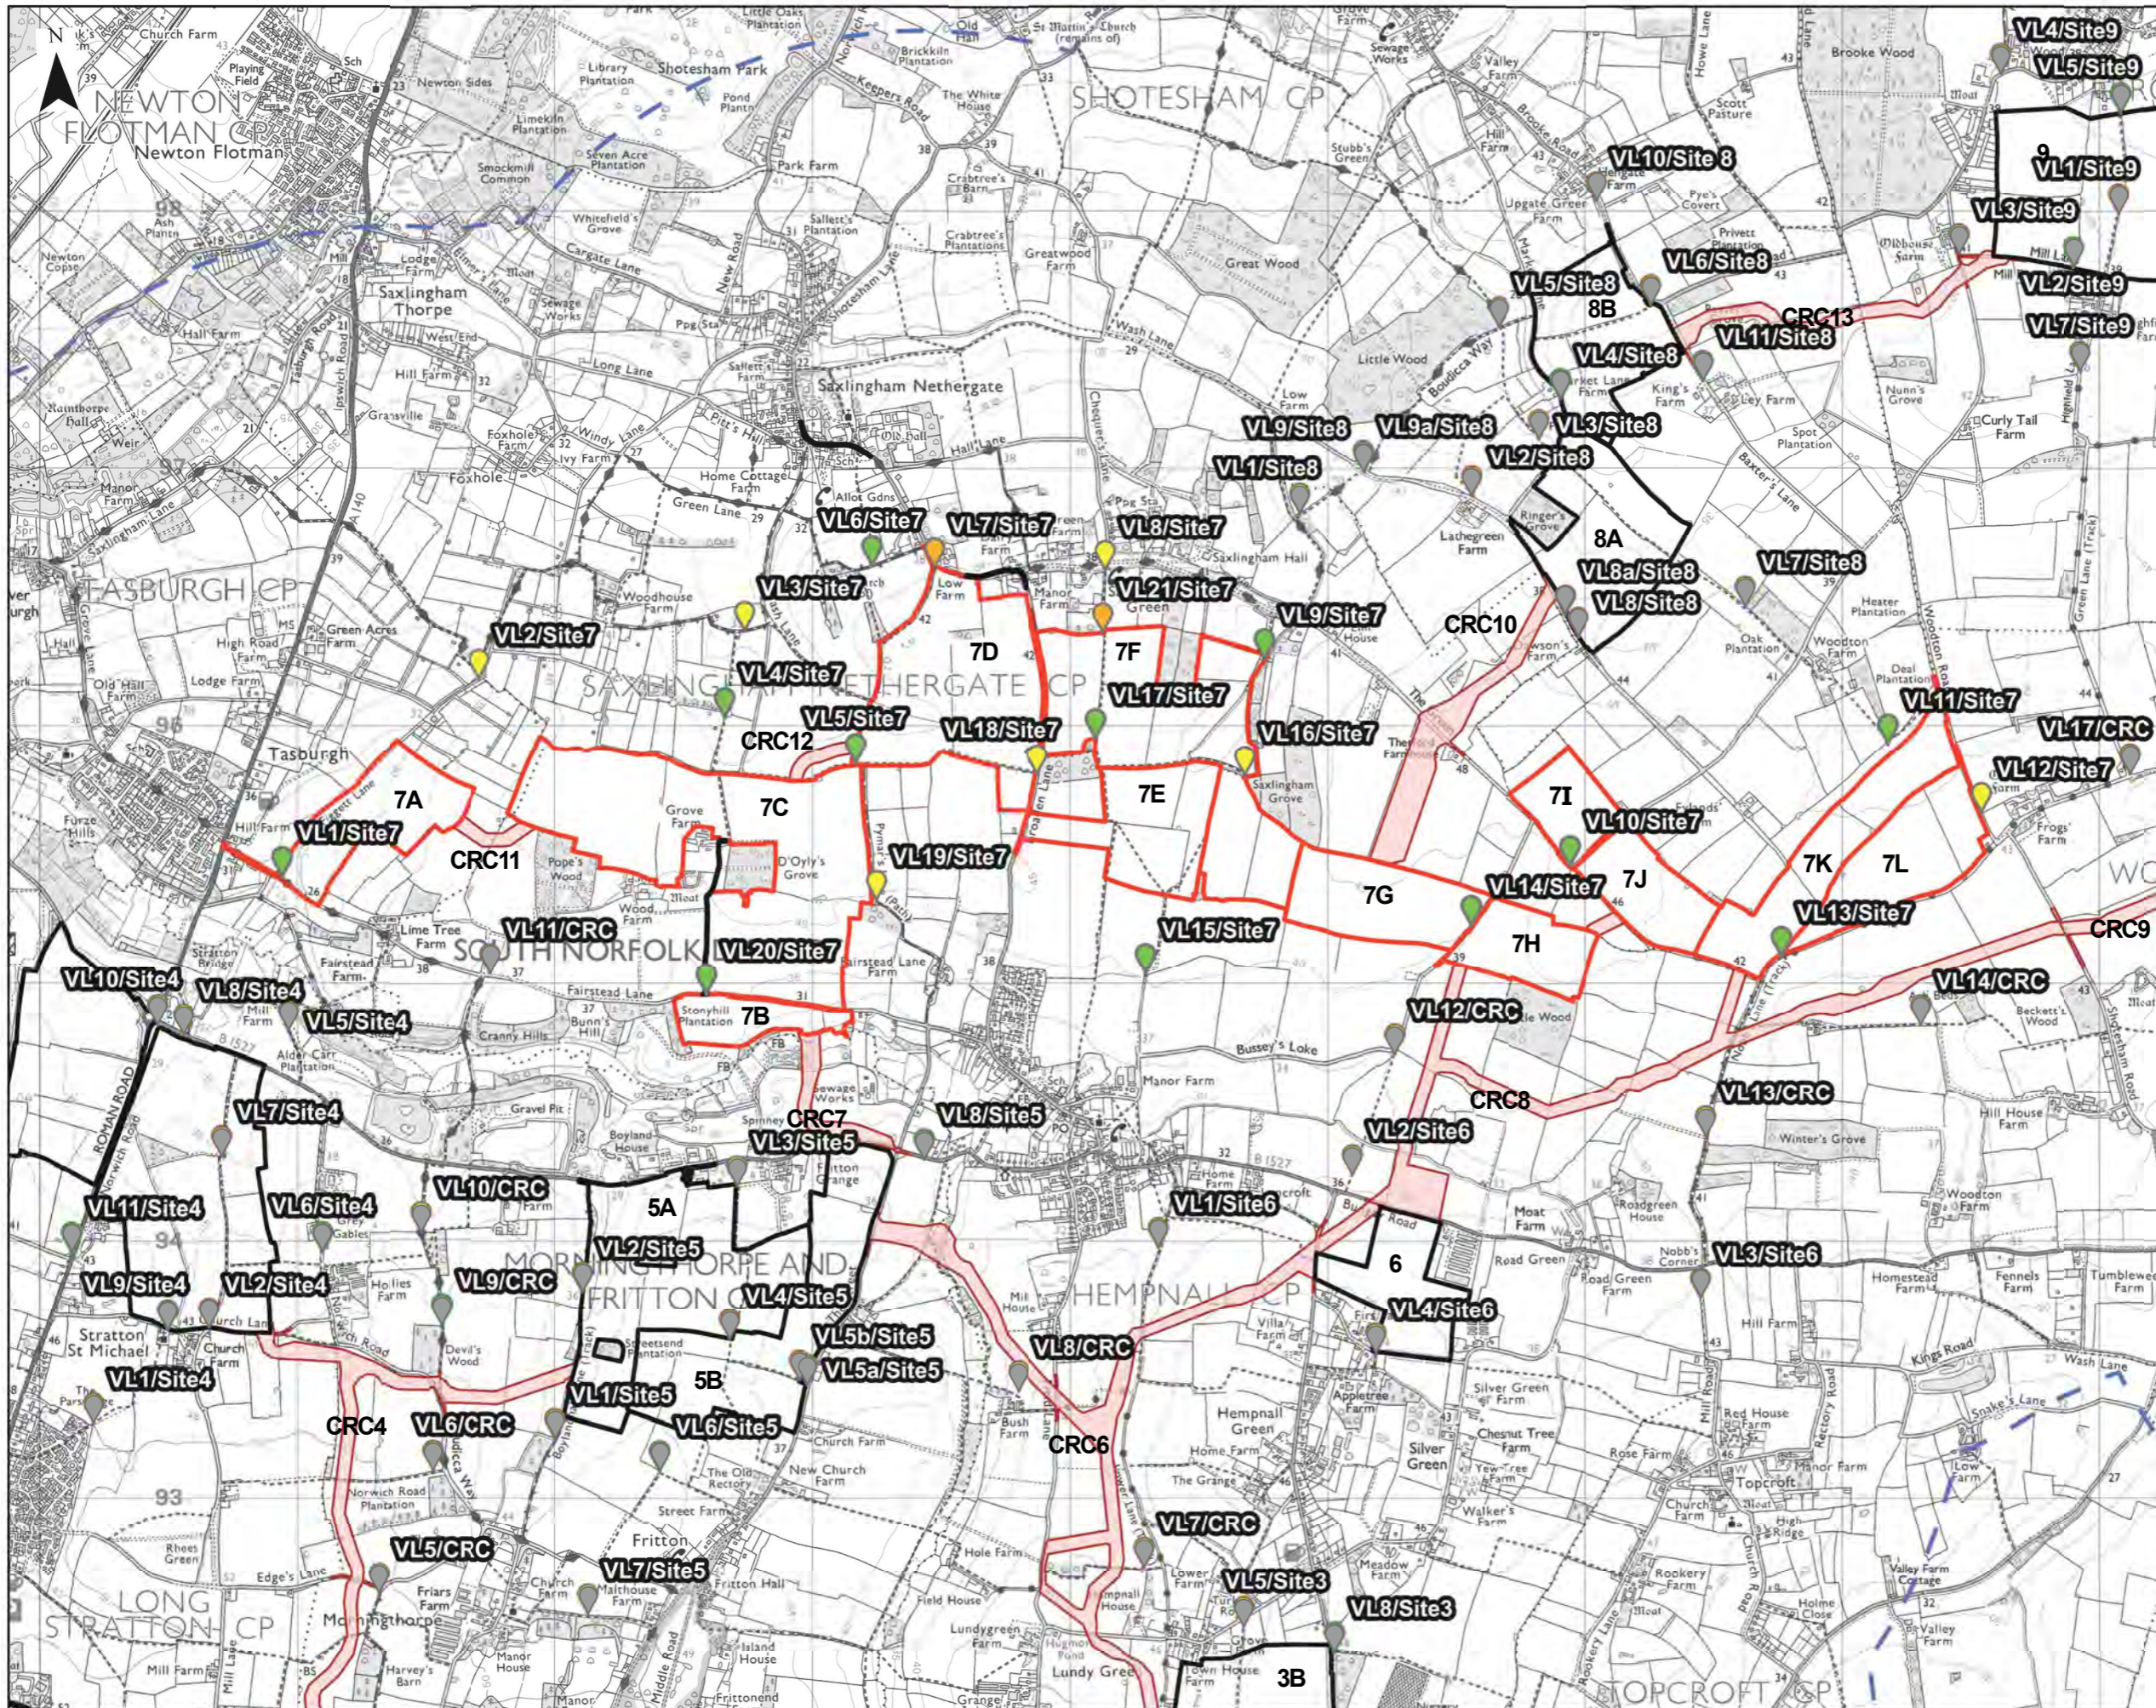

Legend

- The Site Boundary (Site 10)
- The Site Boundary (other Sites within Site boundary)
- Cable Route Corridor
- Study Area
- View Location Only
- View Location and Visualisation: Photomontage
- View Location and Visualisation: Photowire
- View Locations relating to other Sites and The Cable Route Corridor

Key
 VL :View Location
 CRC :Cable Route Corridor
 BESS: Battery Energy Storage Systems

Legend

- The Site Boundary (Site 9)
- The Site Boundary (other Sites within Site boundary)
- Cable Route Corridor
- Study Area
- View Location Only
- View Location and Visualisation: Photomontage
- View Location and Visualisation: Photowire
- View Locations relating to other Sites and The Cable Route Corridor

Key

VL : View Location
 CRC : Cable Route Corridor
 BESS : Battery Energy Storage Systems

Legend

- The Site Boundary (Site 8)
- The Site Boundary (other Sites within Site boundary)
- Cable Route Corridor
- Study Area
- View Location Only
- View Location and Visualisation: Photomontage
- View Location and Visualisation: Photowire
- View Locations relating to other Sites and The Cable Route Corridor

Key

- VL : View Location
- CRC : Cable Route Corridor
- BESS : Battery Energy Storage Systems

Legend

- The Site Boundary (Site 7)
- The Site Boundary (other Sites within Site boundary)
- Cable Route Corridor
- Study Area
- View Location Only
- View Location and Visualisation: Photomontage
- View Location and Visualisation: Photowire
- View Locations relating to other Sites and The Cable Route Corridor