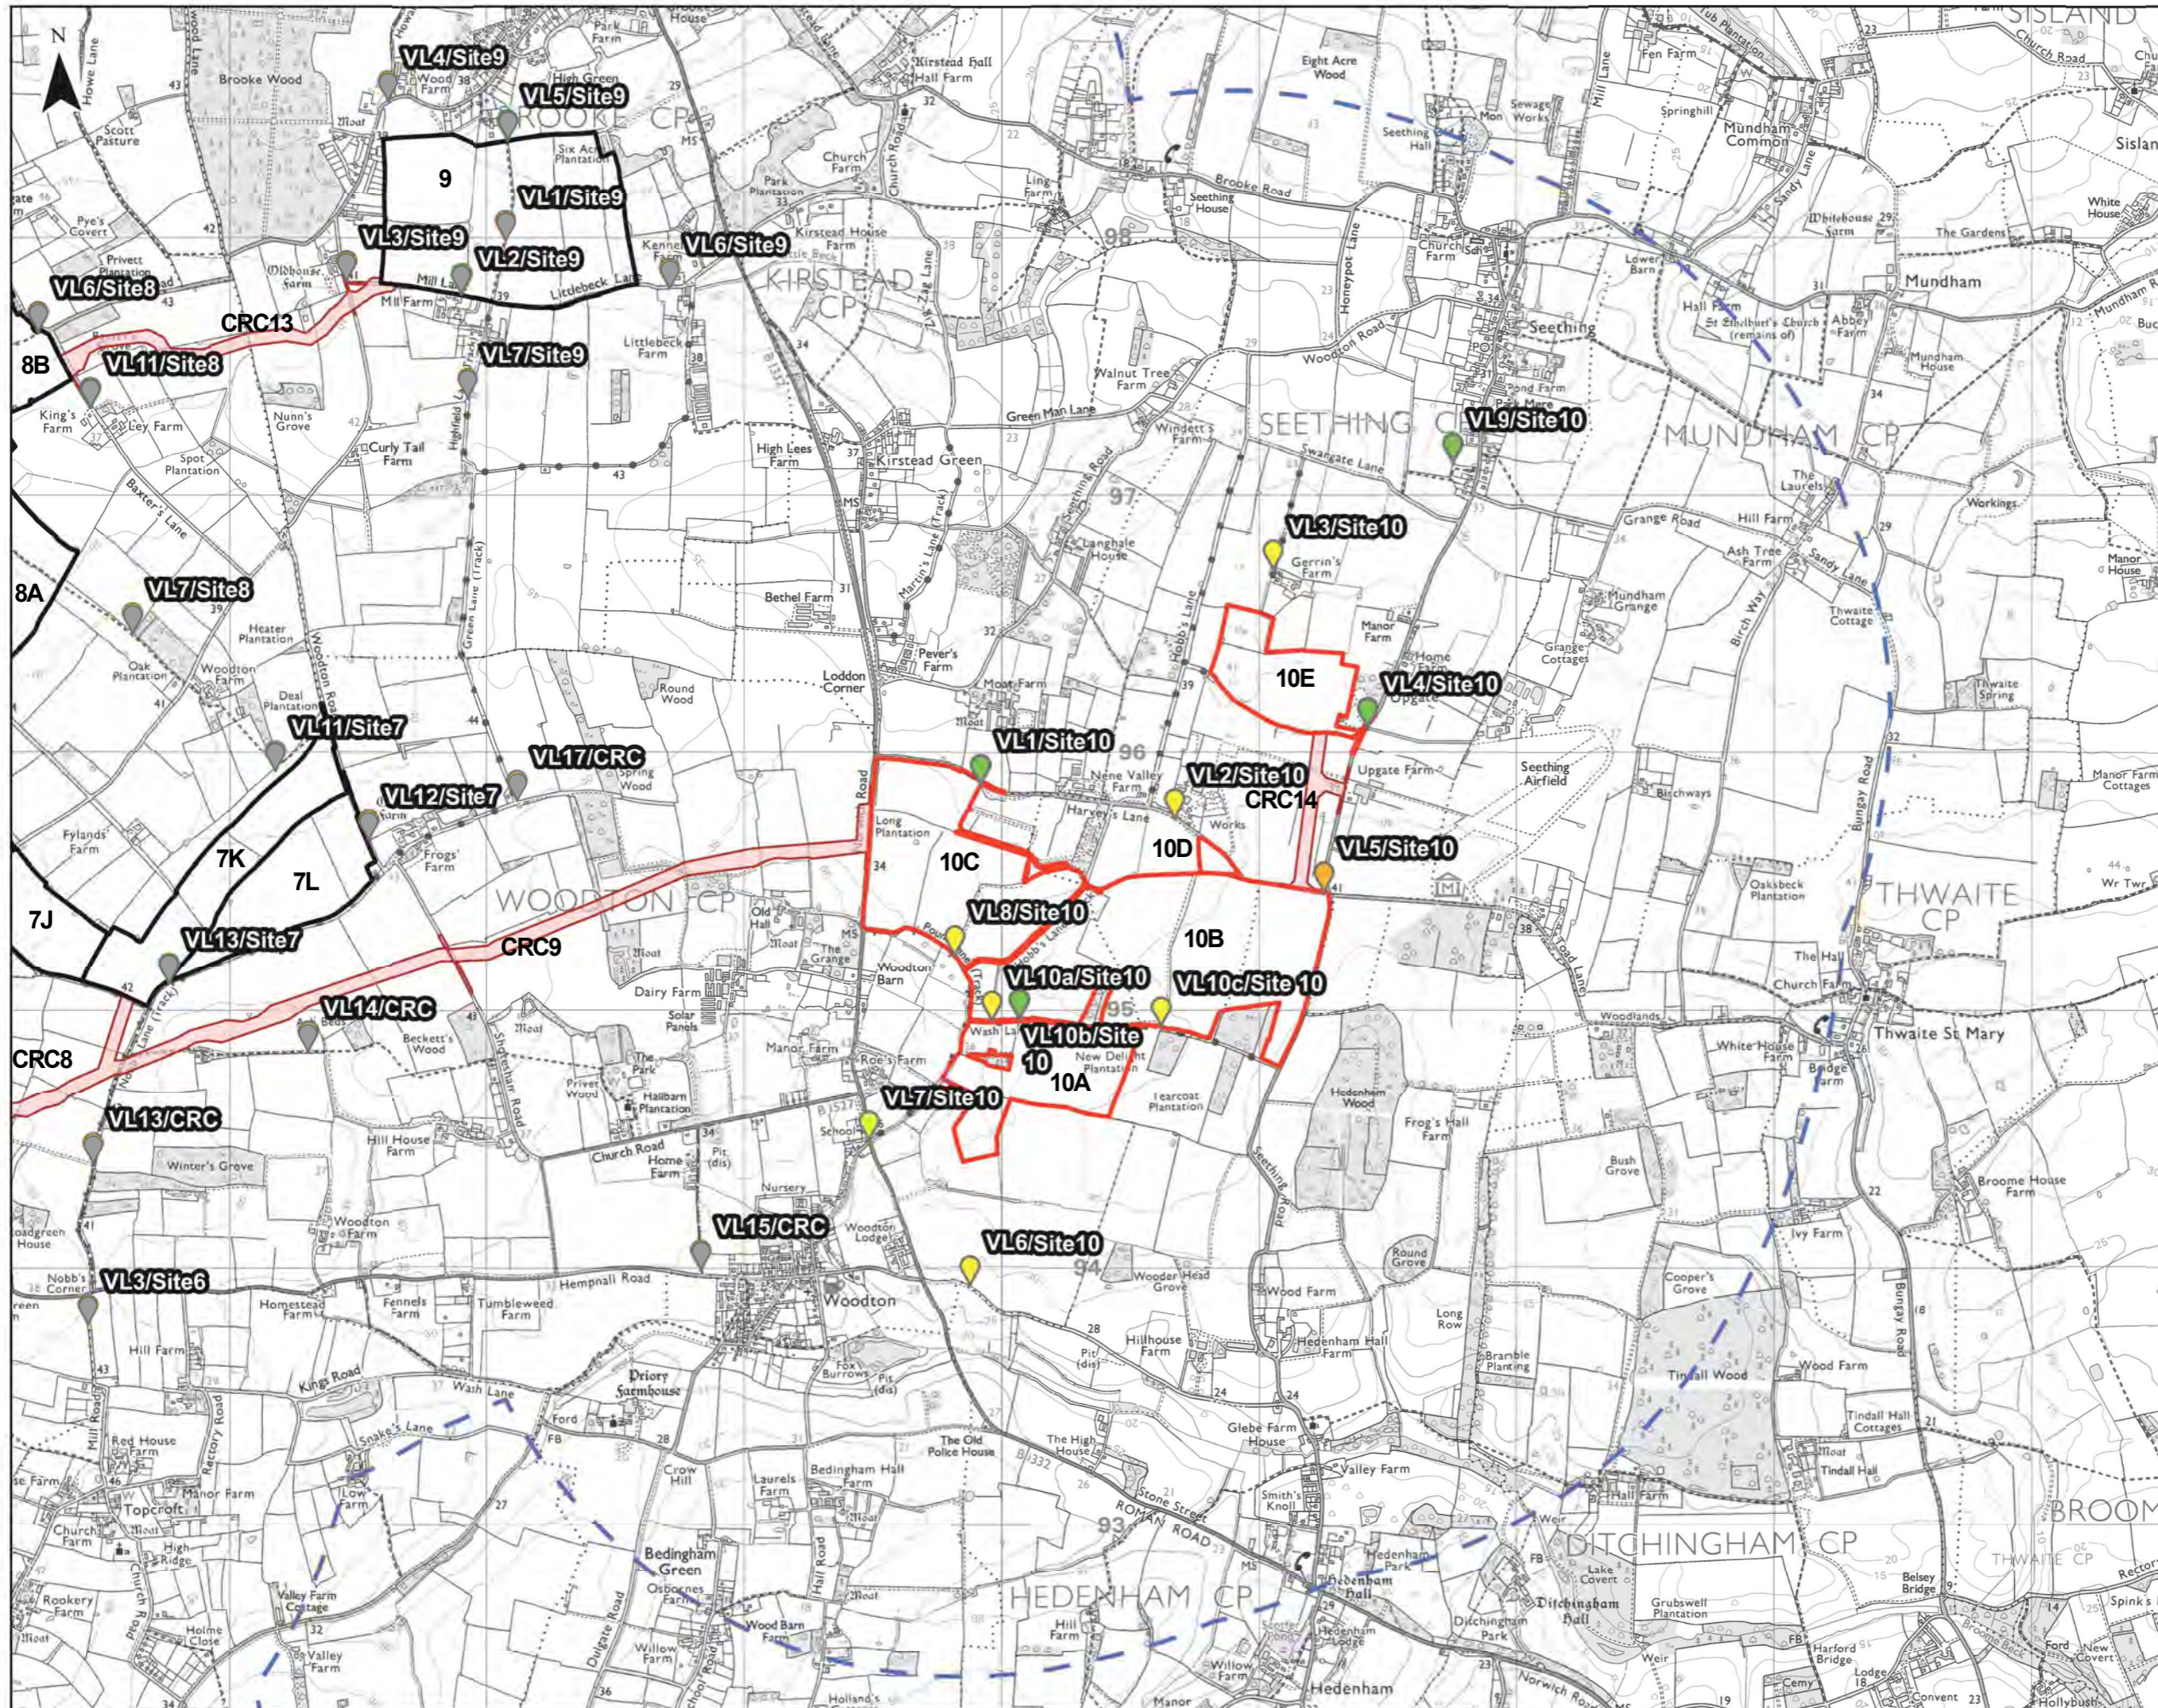

Legend

- The Site Boundary
- Cable Route Corridor
- Study Area
- 📍 View Location Only
- 📍 View Location and Visualisation: Photomontage
- 📍 View Location and Visualisation: Photowire

Key

- VL : View Location
- CRC : Cable Route Corridor
- BESS : Battery Energy Storage Systems

Legend

- The Site Boundary (Site 10)
- The Site Boundary (other Sites within Site boundary)
- Cable Route Corridor
- Study Area
- View Location Only
- View Location and Visualisation: Photomontage
- View Location and Visualisation: Photowire
- View Locations relating to other Sites and The Cable Route Corridor

Key
 VL :View Location
 CRC :Cable Route Corridor
 BESS: Battery Energy Storage Systems

Legend

- The Site Boundary (Site 9)
- The Site Boundary (other Sites within Site boundary)
- Cable Route Corridor
- Study Area
- View Location Only
- View Location and Visualisation: Photomontage
- View Location and Visualisation: Photowire
- View Locations relating to other Sites and The Cable Route Corridor

Key

VL : View Location
 CRC : Cable Route Corridor
 BESS : Battery Energy Storage Systems

Legend

- The Site Boundary (Site 8)
- The Site Boundary (other Sites within Site boundary)
- Cable Route Corridor
- Study Area
- View Location Only
- View Location and Visualisation: Photomontage
- View Location and Visualisation: Photowire
- View Locations relating to other Sites and The Cable Route Corridor