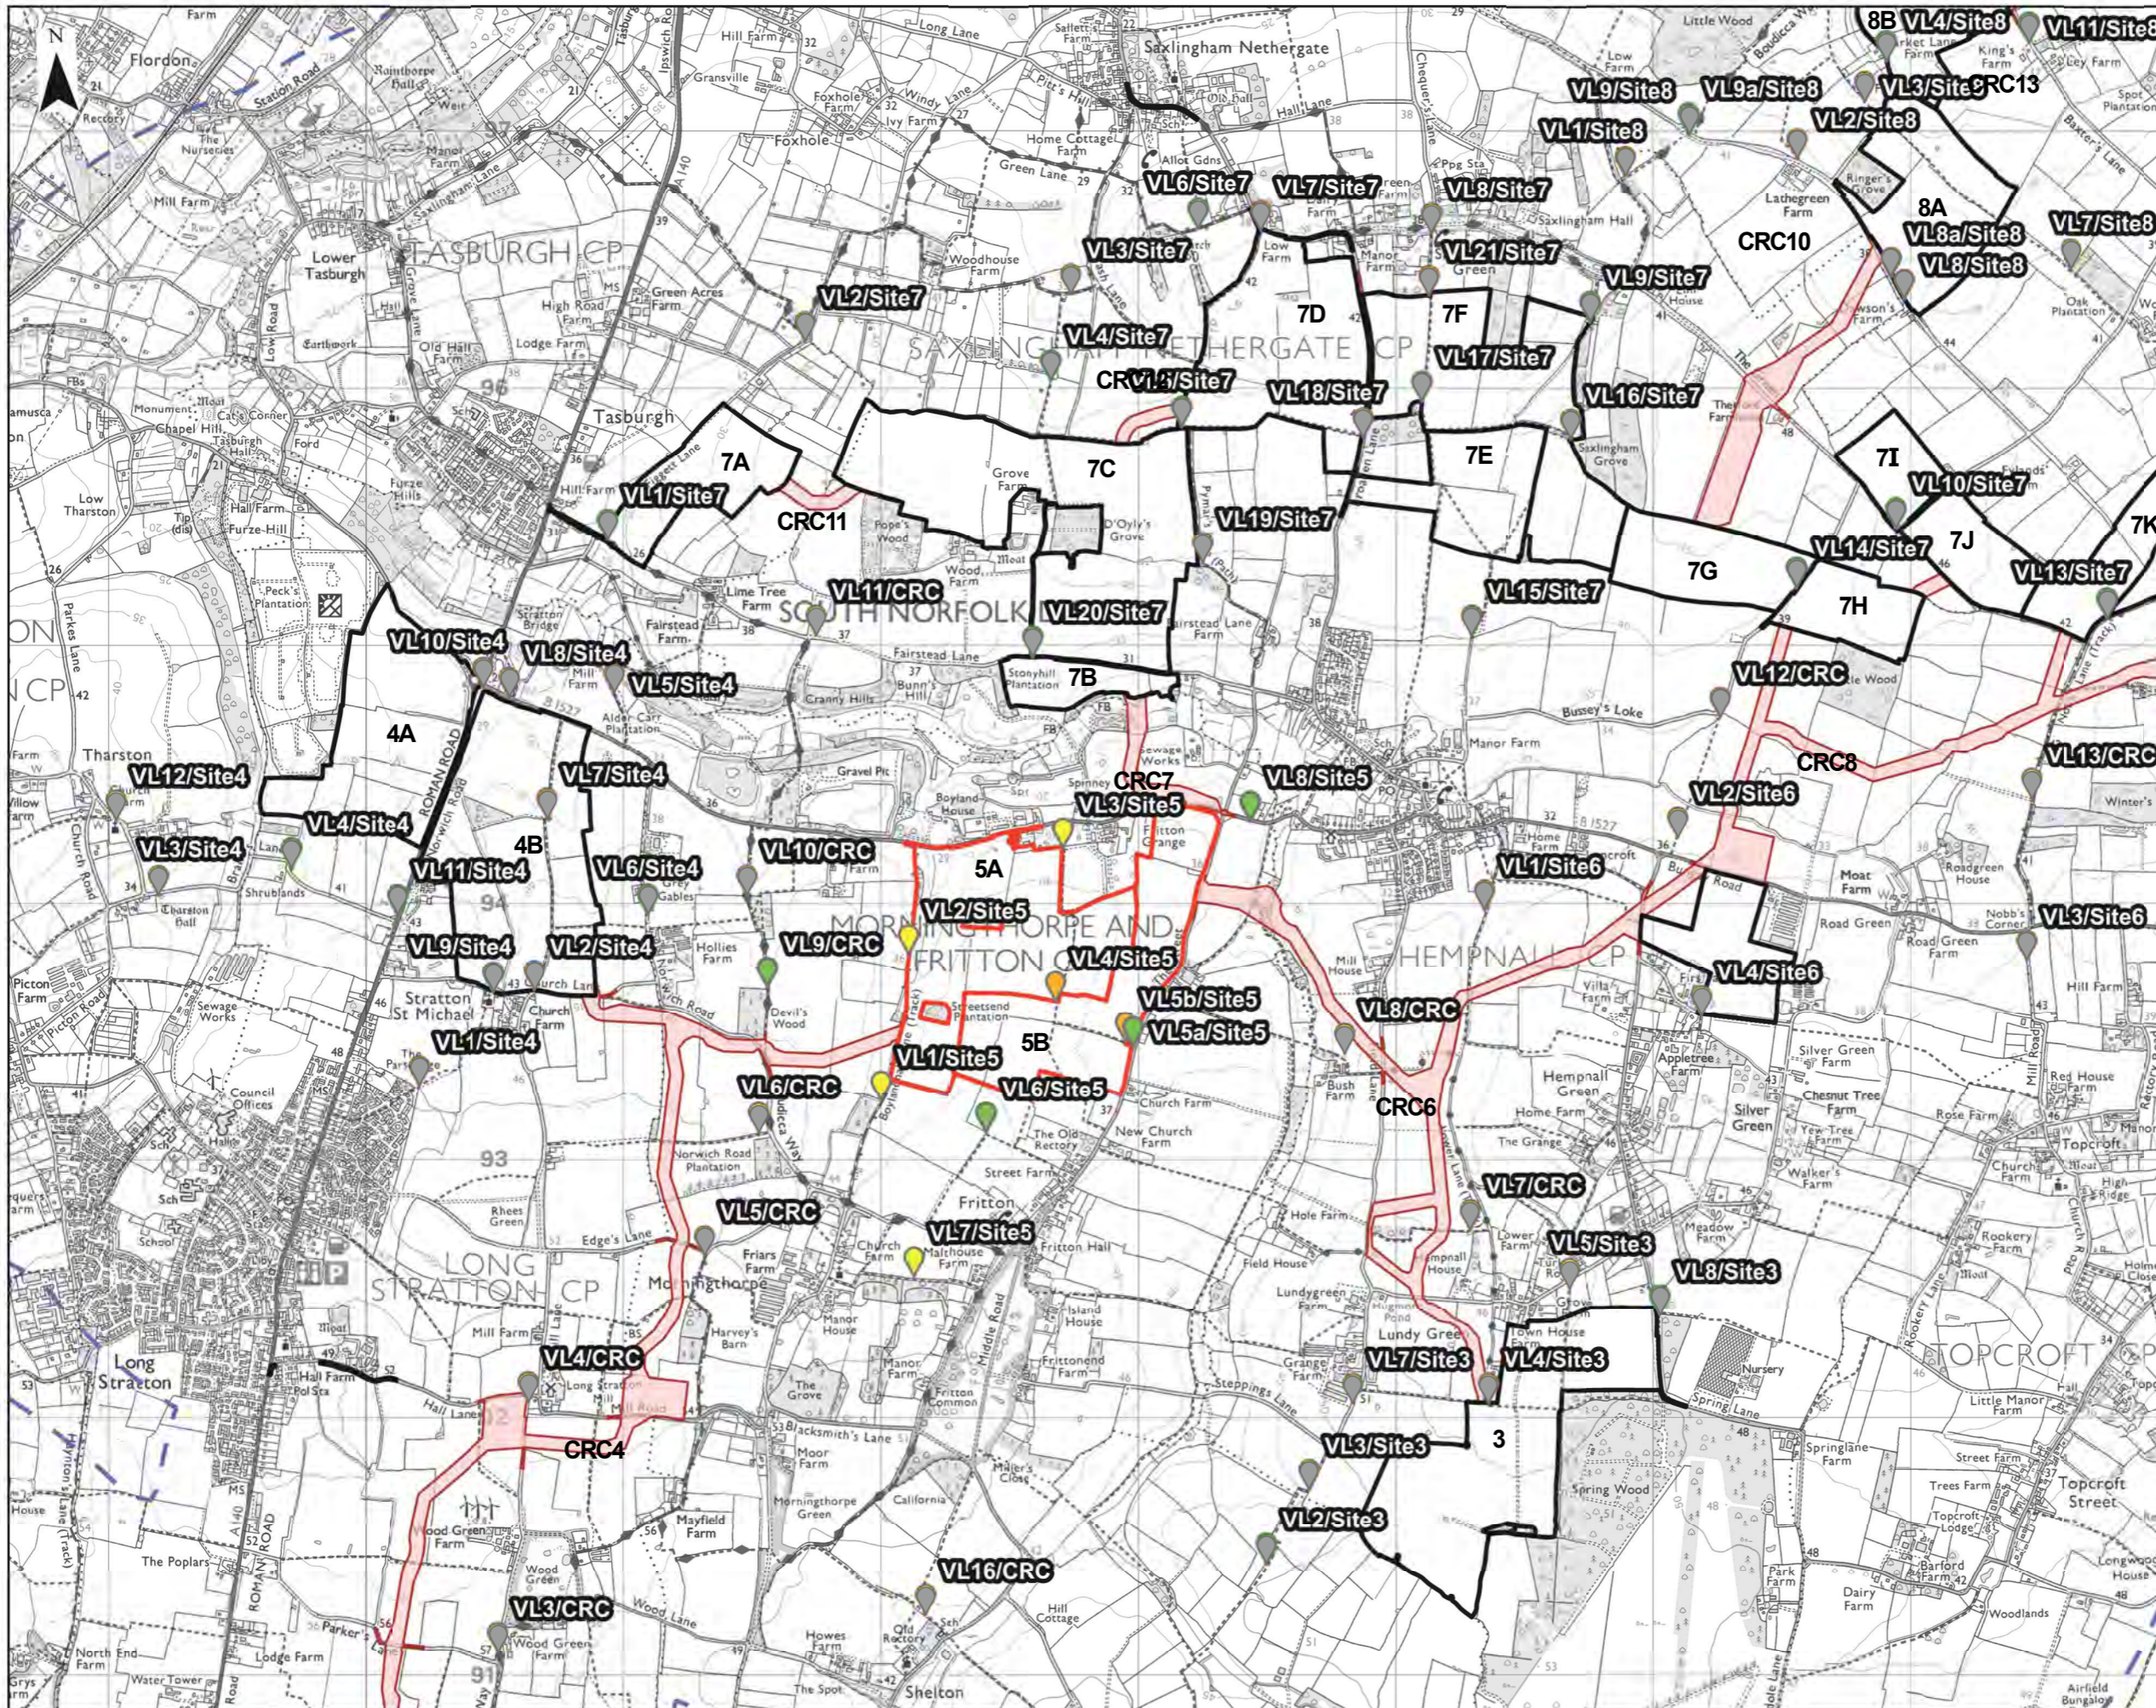

Legend

- The Site Boundary (Site 10)
- The Site Boundary (other Sites within Site boundary)
- Cable Route Corridor
- Study Area
- View Location Only
- View Location and Visualisation: Photomontage
- View Location and Visualisation: Photowire
- View Locations relating to other Sites and The Cable Route Corridor

Key

- VL : View Location
- CRC : Cable Route Corridor
- BESS : Battery Energy Storage Systems

Legend

- The Site Boundary (Site 7)
- The Site Boundary (other Sites within Site boundary)
- Cable Route Corridor
- Study Area
- View Location Only
- View Location and Visualisation: Photomontage
- View Location and Visualisation: Photowire
- View Locations relating to other Sites and The Cable Route Corridor

Key

- VL : View Location
- CRC : Cable Route Corridor
- BESS: Battery Energy Storage Systems

Legend

- The Site Boundary (Site 6)
- The Site Boundary (other Sites within Site boundary)
- Cable Route Corridor
- Study Area
- View Location Only
- View Locations relating to other Sites and The Cable Route Corridor

Key

VL :View Location
 CRC :Cable Route Corridor
 BESS:Battery Energy Storage Systems

Legend

- The Site Boundary (Site 5)
- The Site Boundary (other Sites within Site boundary)
- Cable Route Corridor
- Study Area
- View Location Only
- View Location and Visualisation: Photomontage
- View Location and Visualisation: Photowire
- View Locations relating to other Sites and The Cable Route Corridor