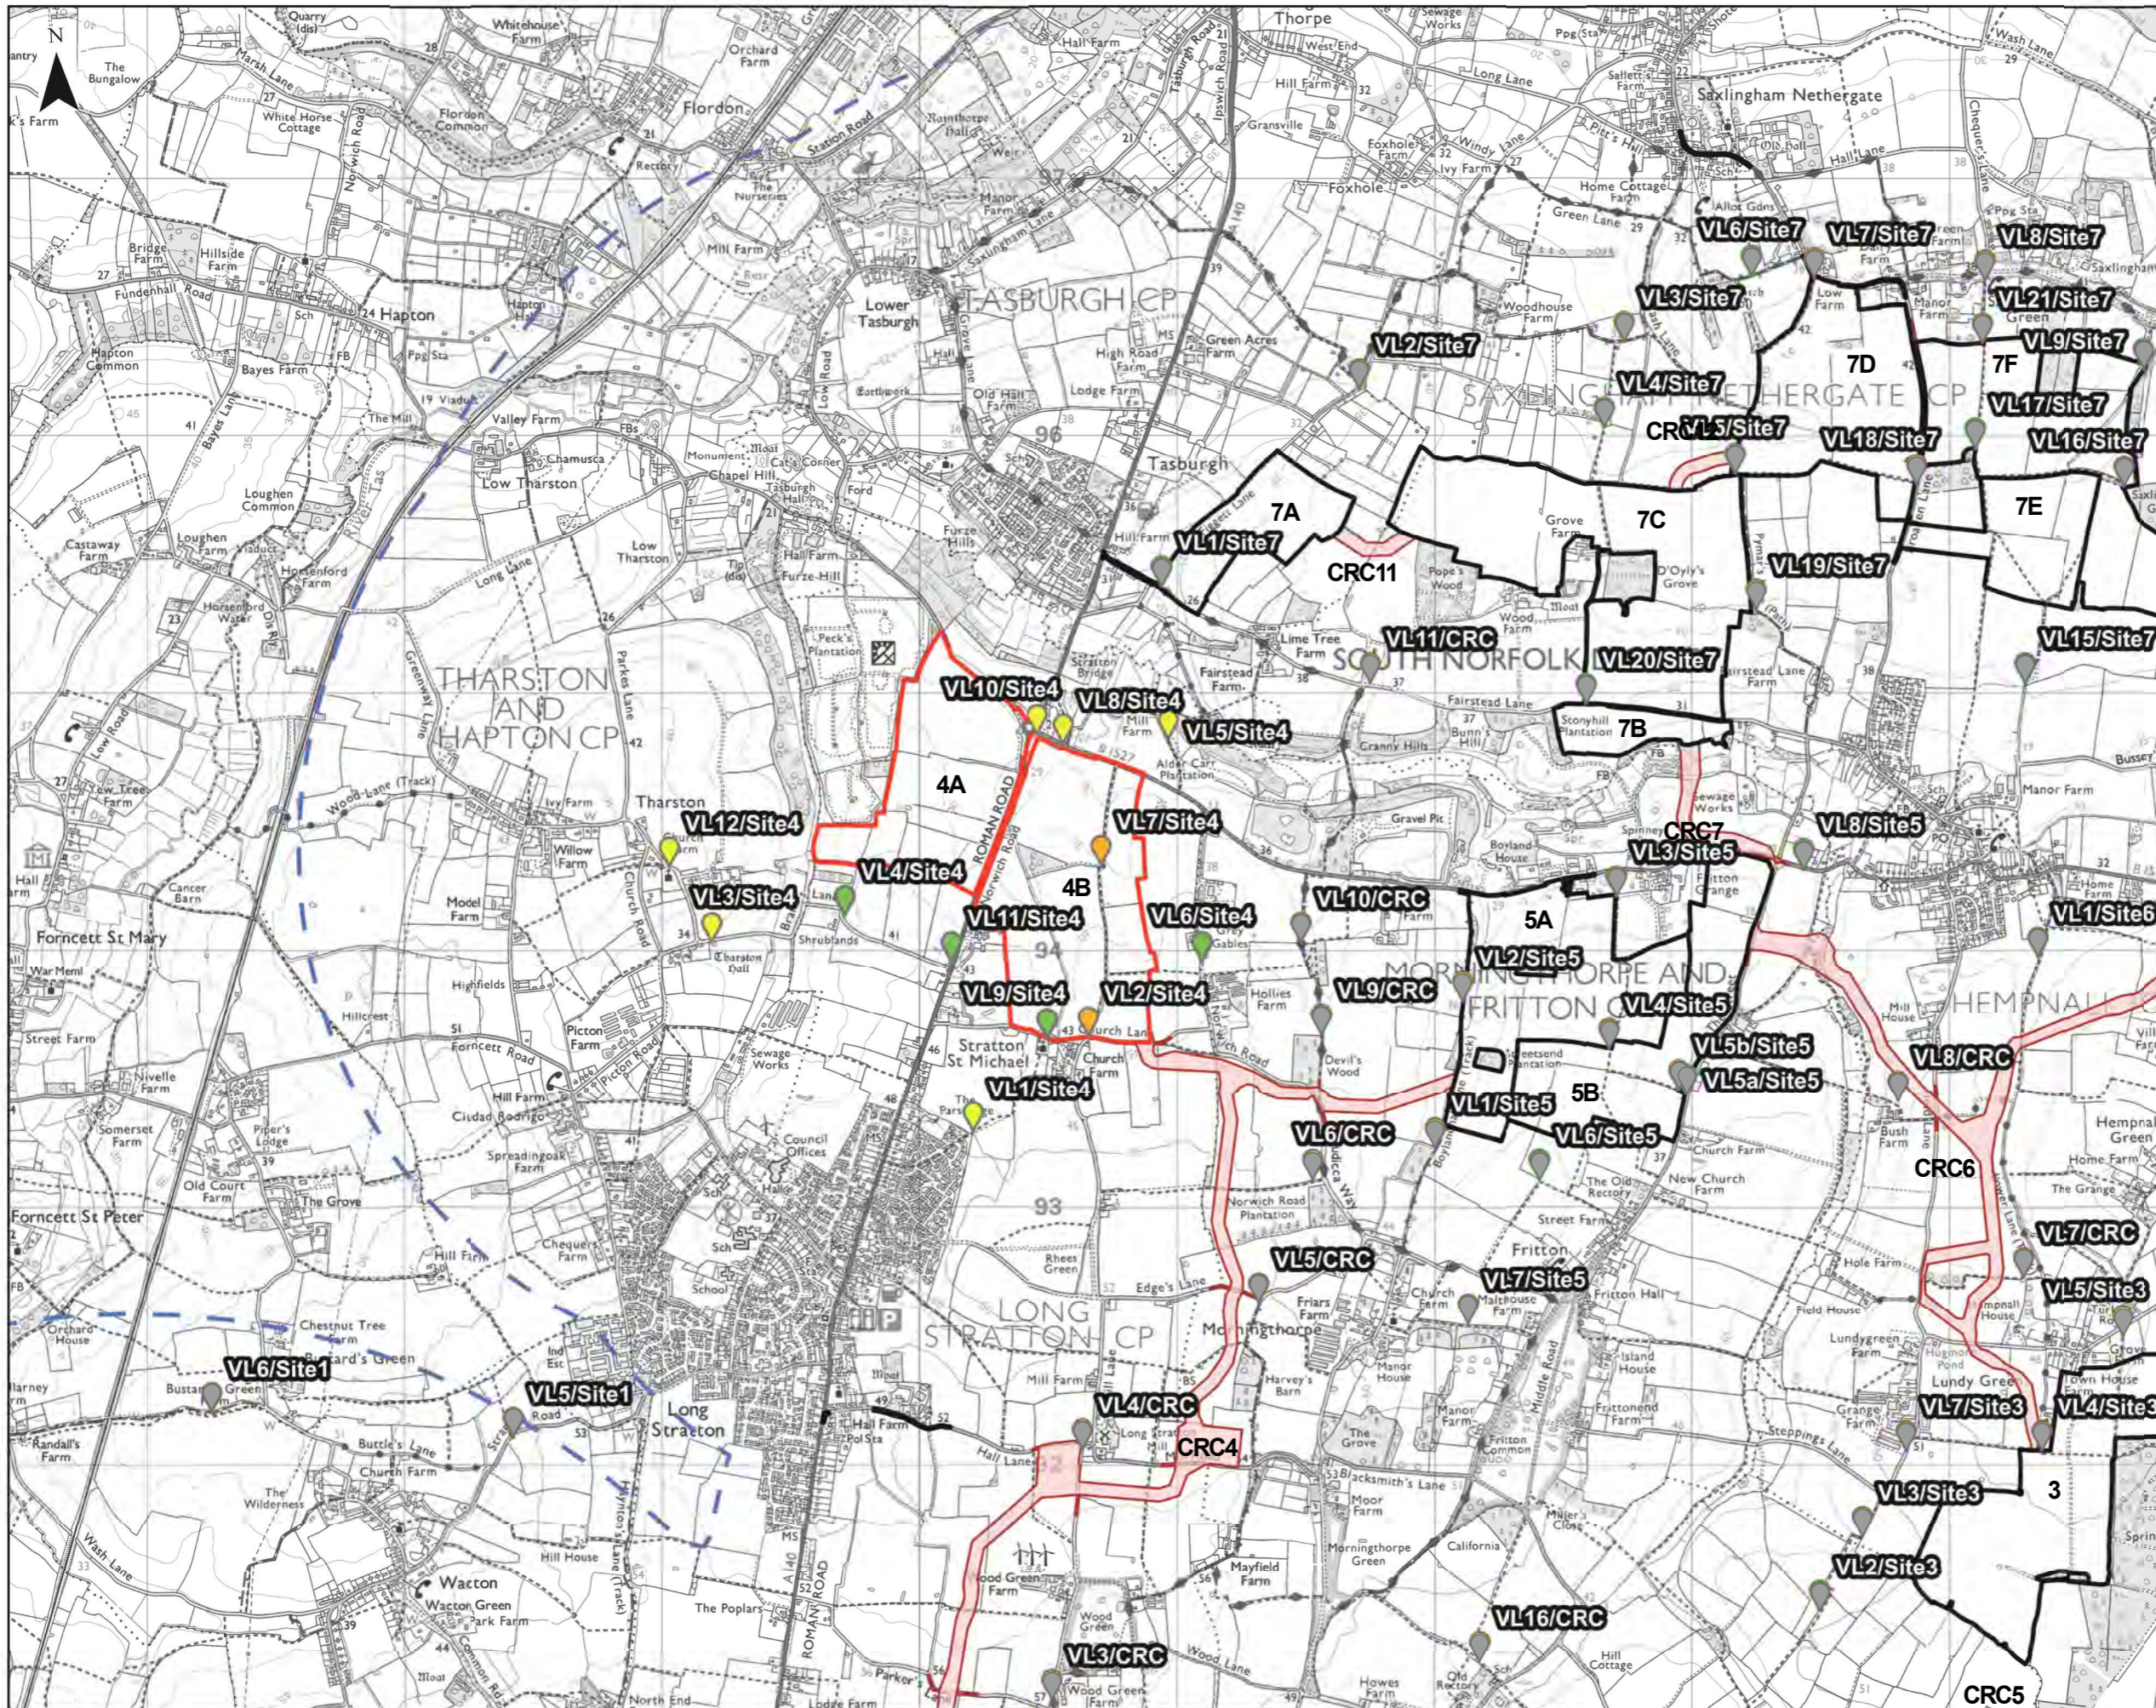

Legend

- The Site Boundary (Site 10)
- The Site Boundary (other Sites within Site boundary)
- Cable Route Corridor
- Study Area
- View Location Only
- View Location and Visualisation: Photomontage
- View Location and Visualisation: Photowire
- View Locations relating to other Sites and The Cable Route Corridor

Key

- VL : View Location
- CRC : Cable Route Corridor
- BESS: Battery Energy Storage Systems

Legend

- The Site Boundary (Site 6)
- The Site Boundary (other Sites within Site boundary)
- Cable Route Corridor
- Study Area
- View Location Only
- View Locations relating to other Sites and The Cable Route Corridor

Key

VL :View Location
 CRC :Cable Route Corridor
 BESS:Battery Energy Storage Systems

Legend

- The Site Boundary (Site 5)
- The Site Boundary (other Sites within Site boundary)
- Cable Route Corridor
- Study Area
- View Location Only
- View Location and Visualisation: Photomontage
- View Location and Visualisation: Photowire
- View Locations relating to other Sites and The Cable Route Corridor

Key
 VL :View Location
 CRC :Cable Route Corridor
 BESS:Battery Energy Storage Systems

Legend

- The Site Boundary (Site 4)
- The Site Boundary (other Sites within Site boundary)
- Cable Route Corridor
- Study Area
- View Location Only
- View Location and Visualisation: Photomontage
- View Location and Visualisation: Photowire
- View Locations relating to other Sites and The Cable Route Corridor