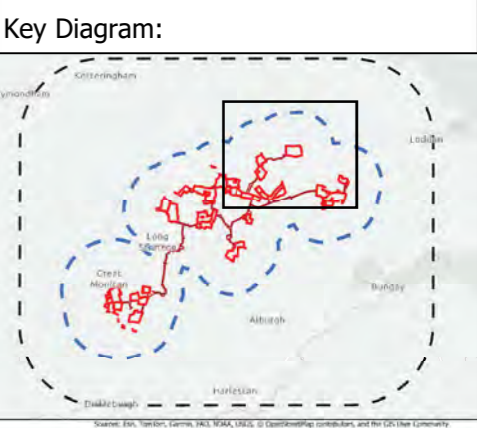

Legend

- The Site Boundary
- Cable Route Corridor
- Study Area
- 📍 View Location Only
- 📍 View Location and Visualisation: Photomontage
- 📍 View Location and Visualisation: Photowire

Key

- VL : View Location
- CRC : Cable Route Corridor
- BESS : Battery Energy Storage Systems

Legend

- The Site Boundary (Site 10)
- The Site Boundary (other Sites within Site boundary)
- Cable Route Corridor
- Study Area
- View Location Only
- View Location and Visualisation: Photomontage
- View Location and Visualisation: Photowire
- View Locations relating to other Sites and The Cable Route Corridor

Key
 VL :View Location
 CRC :Cable Route Corridor
 BESS: Battery Energy Storage Systems

Legend

- The Site Boundary (Site 9)
- The Site Boundary (other Sites within Site boundary)
- Cable Route Corridor
- Study Area
- View Location Only
- View Location and Visualisation: Photomontage
- View Location and Visualisation: Photowire
- View Locations relating to other Sites and The Cable Route Corridor

Key

VL : View Location
 CRC : Cable Route Corridor
 BESS : Battery Energy Storage Systems

Legend

- The Site Boundary (Site 8)
- The Site Boundary (other Sites within Site boundary)
- Cable Route Corridor
- Study Area
- View Location Only
- View Location and Visualisation: Photomontage
- View Location and Visualisation: Photowire
- View Locations relating to other Sites and The Cable Route Corridor