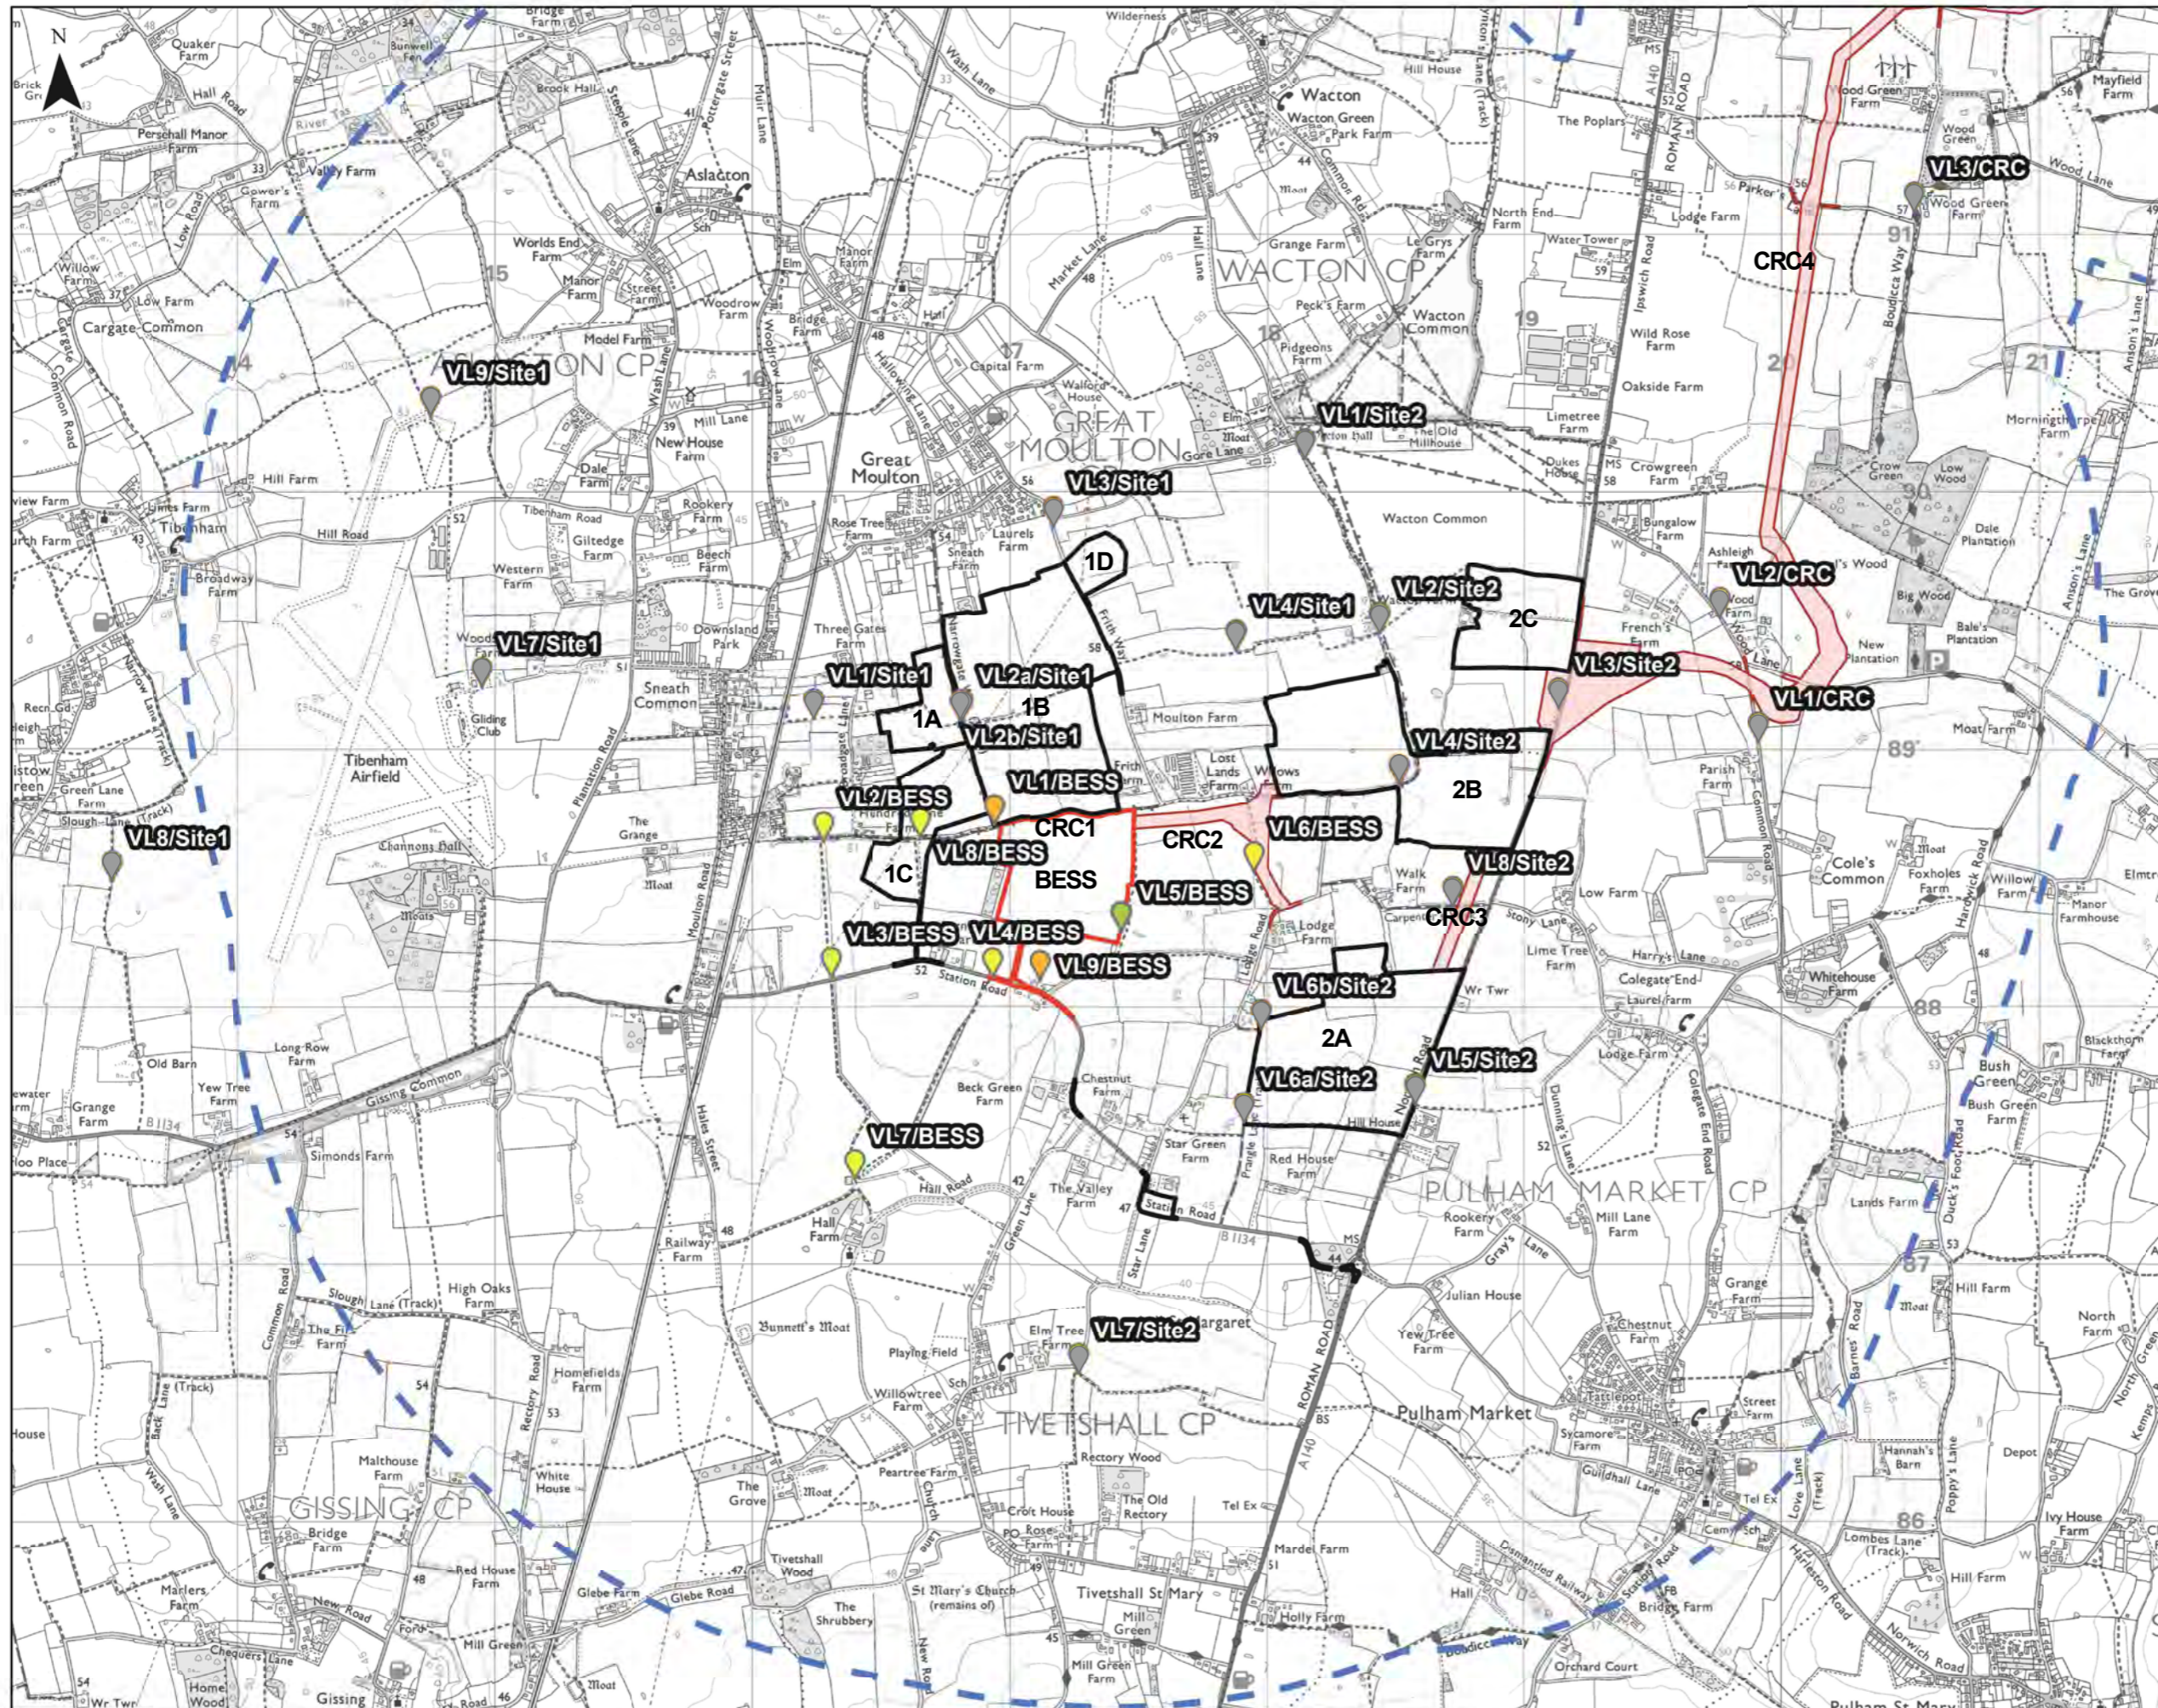

Legend

- The Site Boundary (Site 10)
- The Site Boundary (other Sites within Site boundary)
- Cable Route Corridor
- Study Area
- View Location Only
- View Location and Visualisation: Photomontage
- View Location and Visualisation: Photowire
- View Locations relating to other Sites and The Cable Route Corridor

Key

- VL :View Location
- CRC :Cable Route Corridor
- BESS:Battery Energy Storage Systems

Legend

- The Site Boundary (Site 2)
- The Site Boundary (other Sites within Site boundary)
- Cable Route Corridor
- Study Area
- View Location Only
- View Location and Visualisation: Photomontage
- View Location and Visualisation: Photowire
- View Locations relating to other Sites and The Cable Route Corridor

Key
 VL : View Location
 CRC : Cable Route Corridor
 BESS : Battery Energy Storage Systems

Legend

- The Site Boundary (Site 1)
- The Site Boundary (other Sites within Site boundary)
- Cable Route Corridor
- Study Area
- View Location Only
- View Location and Visualisation: Photomontage
- View Location and Visualisation: Photowire
- View Locations relating to other Sites and The Cable Route Corridor

Key

VL : View Location
 CRC : Cable Route Corridor
 BESS : Battery Energy Storage Systems

Legend

- The Site Boundary (BESS)
- The Site Boundary (other Sites within Site boundary)
- Cable Route Corridor
- Study Area
- View Location Only
- View Location and Visualisation: Photomontage
- View Location and Visualisation: Photowire
- View Locations relating to other Sites and The Cable Route Corridor