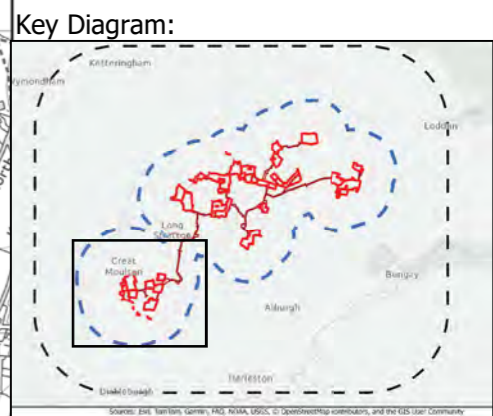

Legend

- The Site Boundary
- Cable Route Corridor
- Study Area
- 📍 View Location Only
- 📍 View Location and Visualisation: Photomontage
- 📍 View Location and Visualisation: Photowire

Key

- VL : View Location
- CRC : Cable Route Corridor
- BESS : Battery Energy Storage Systems

Key

- VL :View Location
- CRC :Cable Route Corridor
- BESS:Battery Energy Storage Systems

Legend

- The Site Boundary (Site 2)
- The Site Boundary (other Sites within Site boundary)
- Cable Route Corridor
- Study Area
- View Location Only
- View Location and Visualisation: Photomontage
- View Location and Visualisation: Photowire
- View Locations relating to other Sites and The Cable Route Corridor

Key
 VL : View Location
 CRC : Cable Route Corridor
 BESS : Battery Energy Storage Systems

Legend

- The Site Boundary (Site 1)
- The Site Boundary (other Sites within Site boundary)
- Cable Route Corridor
- Study Area
- View Location Only
- View Location and Visualisation: Photomontage
- View Location and Visualisation: Photowire
- View Locations relating to other Sites and The Cable Route Corridor

Key

VL : View Location
 CRC : Cable Route Corridor
 BESS : Battery Energy Storage Systems

Legend

- The Site Boundary (BESS)
- The Site Boundary (other Sites within Site boundary)
- Cable Route Corridor
- Study Area
- View Location Only
- View Location and Visualisation: Photomontage
- View Location and Visualisation: Photowire
- View Locations relating to other Sites and The Cable Route Corridor