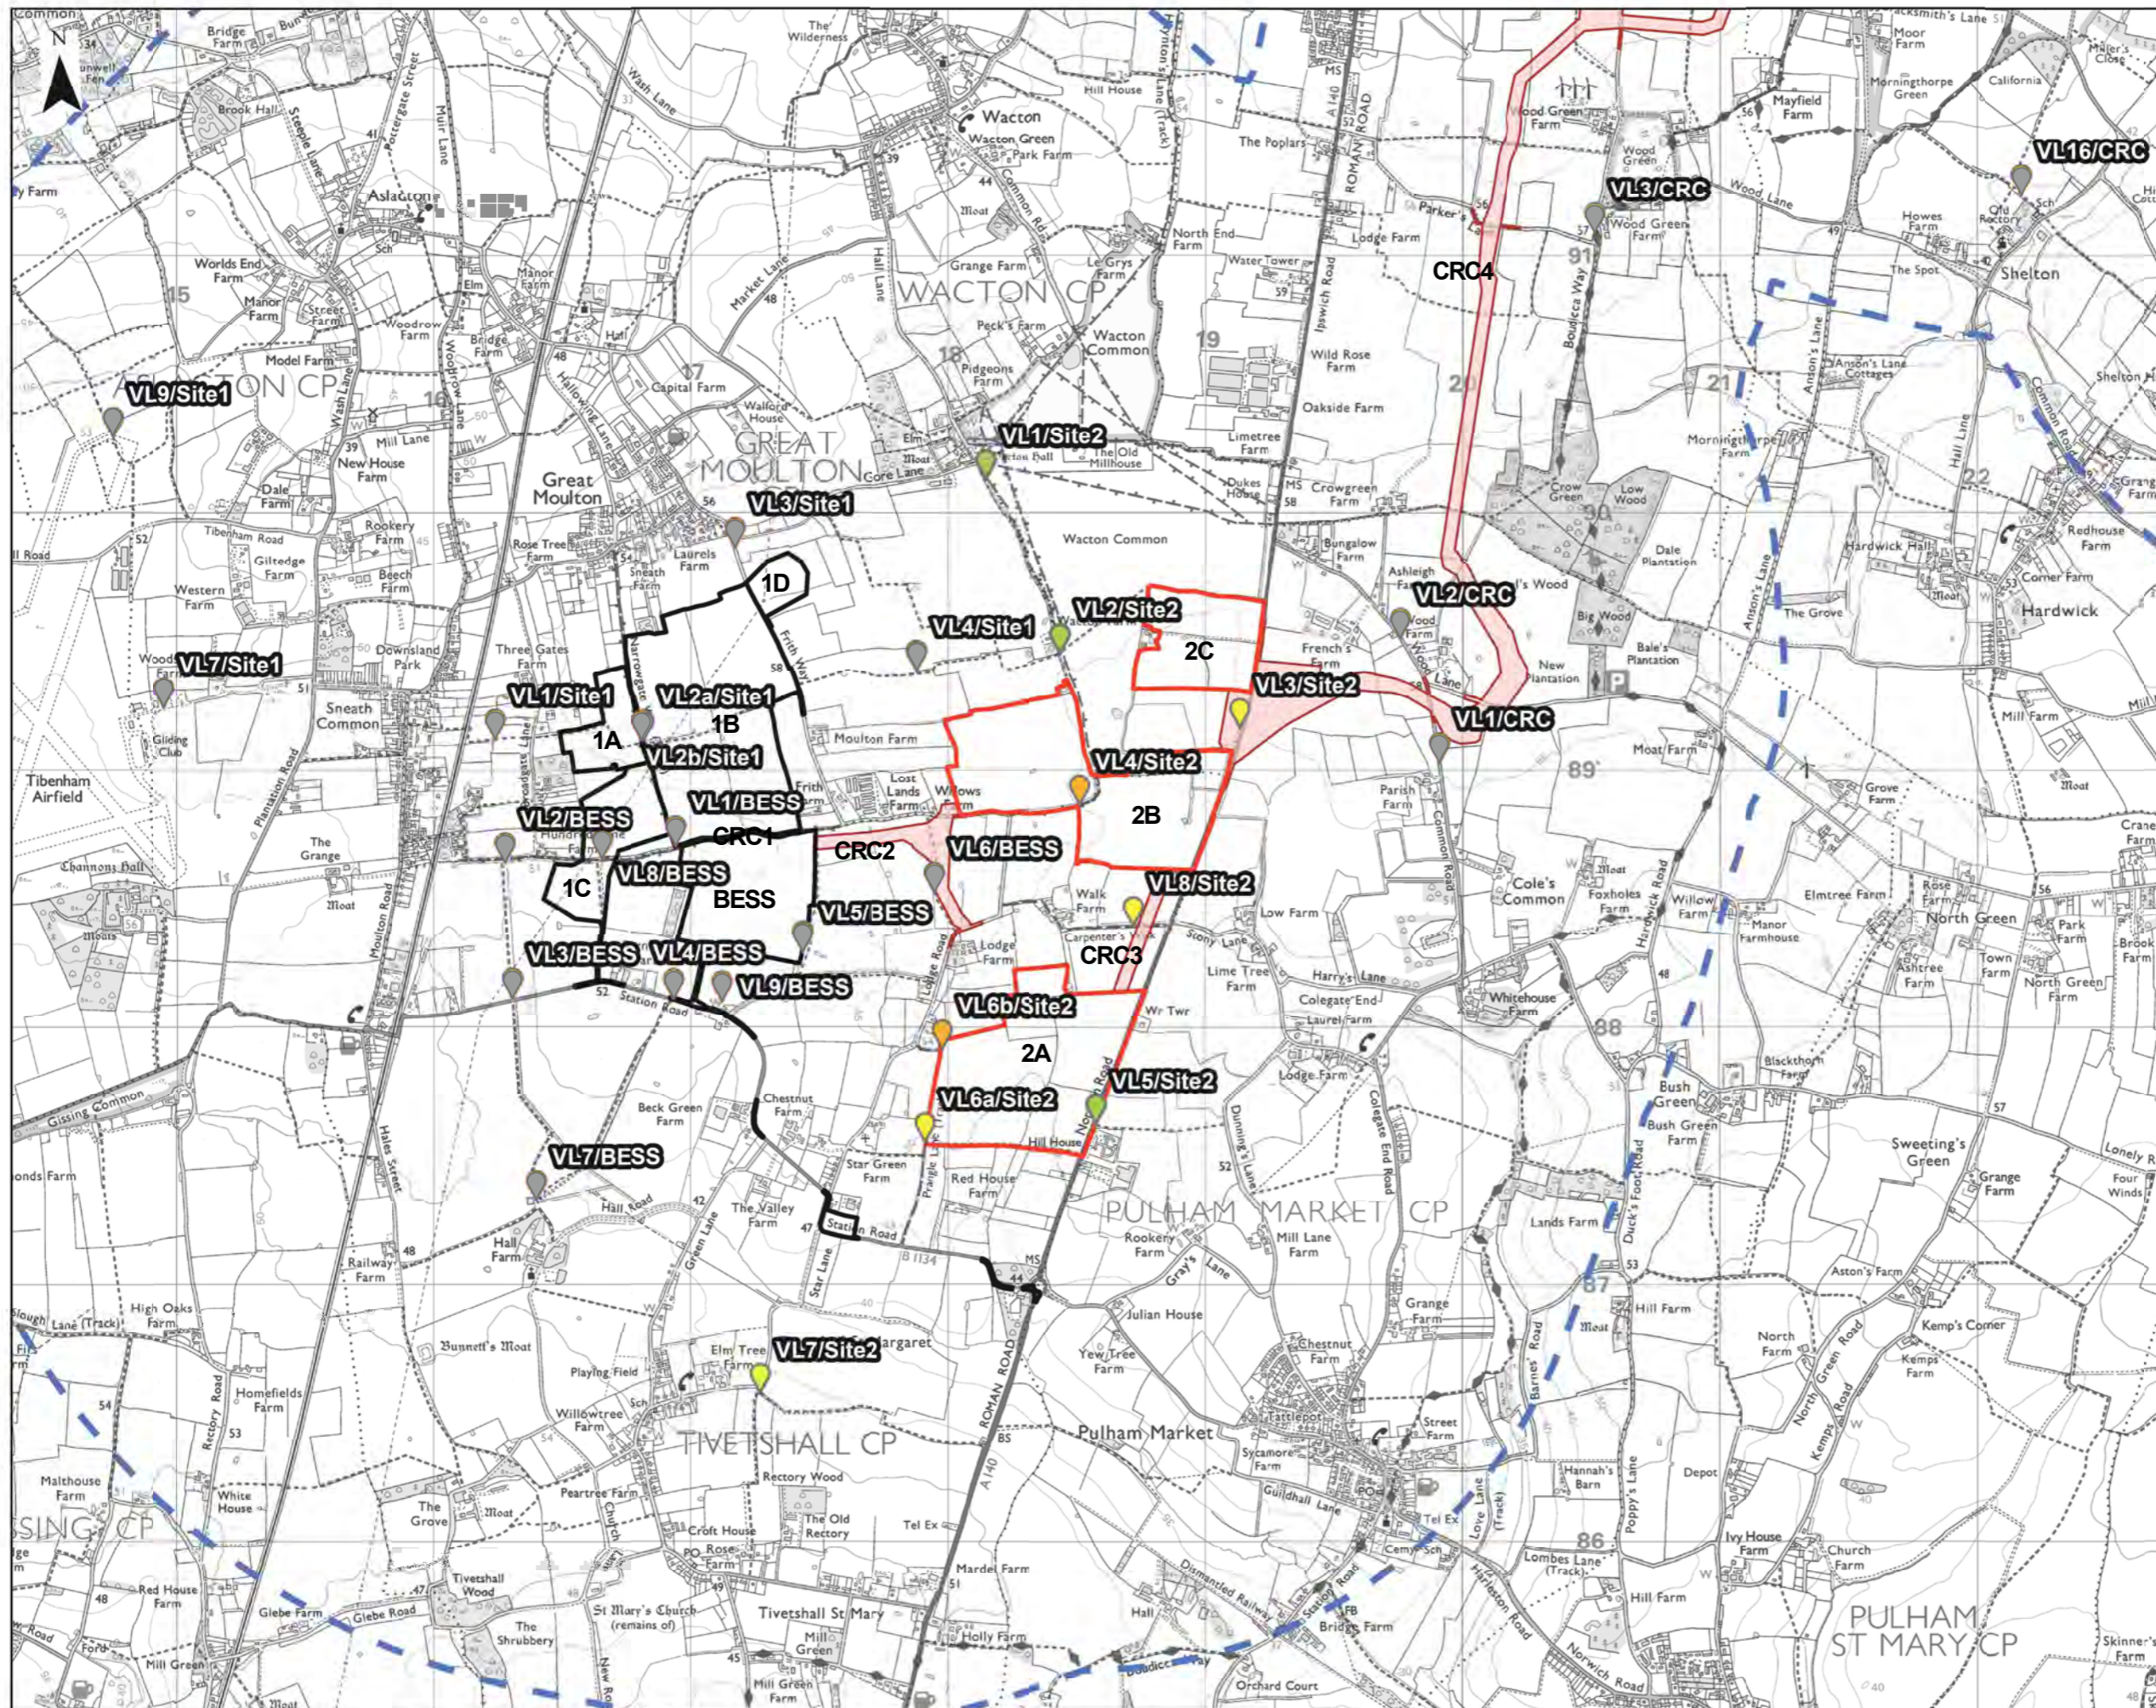

Legend

- The Site Boundary (Site 10)
- The Site Boundary (other Sites within Site boundary)
- Cable Route Corridor
- Study Area
- View Location Only
- View Location and Visualisation: Photomontage
- View Location and Visualisation: Photowire
- View Locations relating to other Sites and The Cable Route Corridor

Key
 VL :View Location
 CRC :Cable Route Corridor
 BESS:Battery Energy Storage Systems

Legend

- The Site Boundary (Site 4)
- The Site Boundary (other Sites within Site boundary)
- Cable Route Corridor
- Study Area
- View Location Only
- View Location and Visualisation: Photomontage
- View Location and Visualisation: Photowire
- View Locations relating to other Sites and The Cable Route Corridor

Key
 VL : View Location
 CRC : Cable Route Corridor
 BESS: Battery Energy Storage Systems

Legend

- The Site Boundary (Site 3)
- The Site Boundary (other Sites within Site boundary)
- Cable Route Corridor
- Study Area
- View Location Only
- View Location and Visualisation: Photomontage
- View Location and Visualisation: Photowire
- View Locations relating to other Sites and The Cable Route Corridor

Key

- VL :View Location
- CRC :Cable Route Corridor
- BESS:Battery Energy Storage Systems

Legend

- The Site Boundary (Site 2)
- The Site Boundary (other Sites within Site boundary)
- Cable Route Corridor
- Study Area
- View Location Only
- View Location and Visualisation: Photomontage
- View Location and Visualisation: Photowire
- View Locations relating to other Sites and The Cable Route Corridor