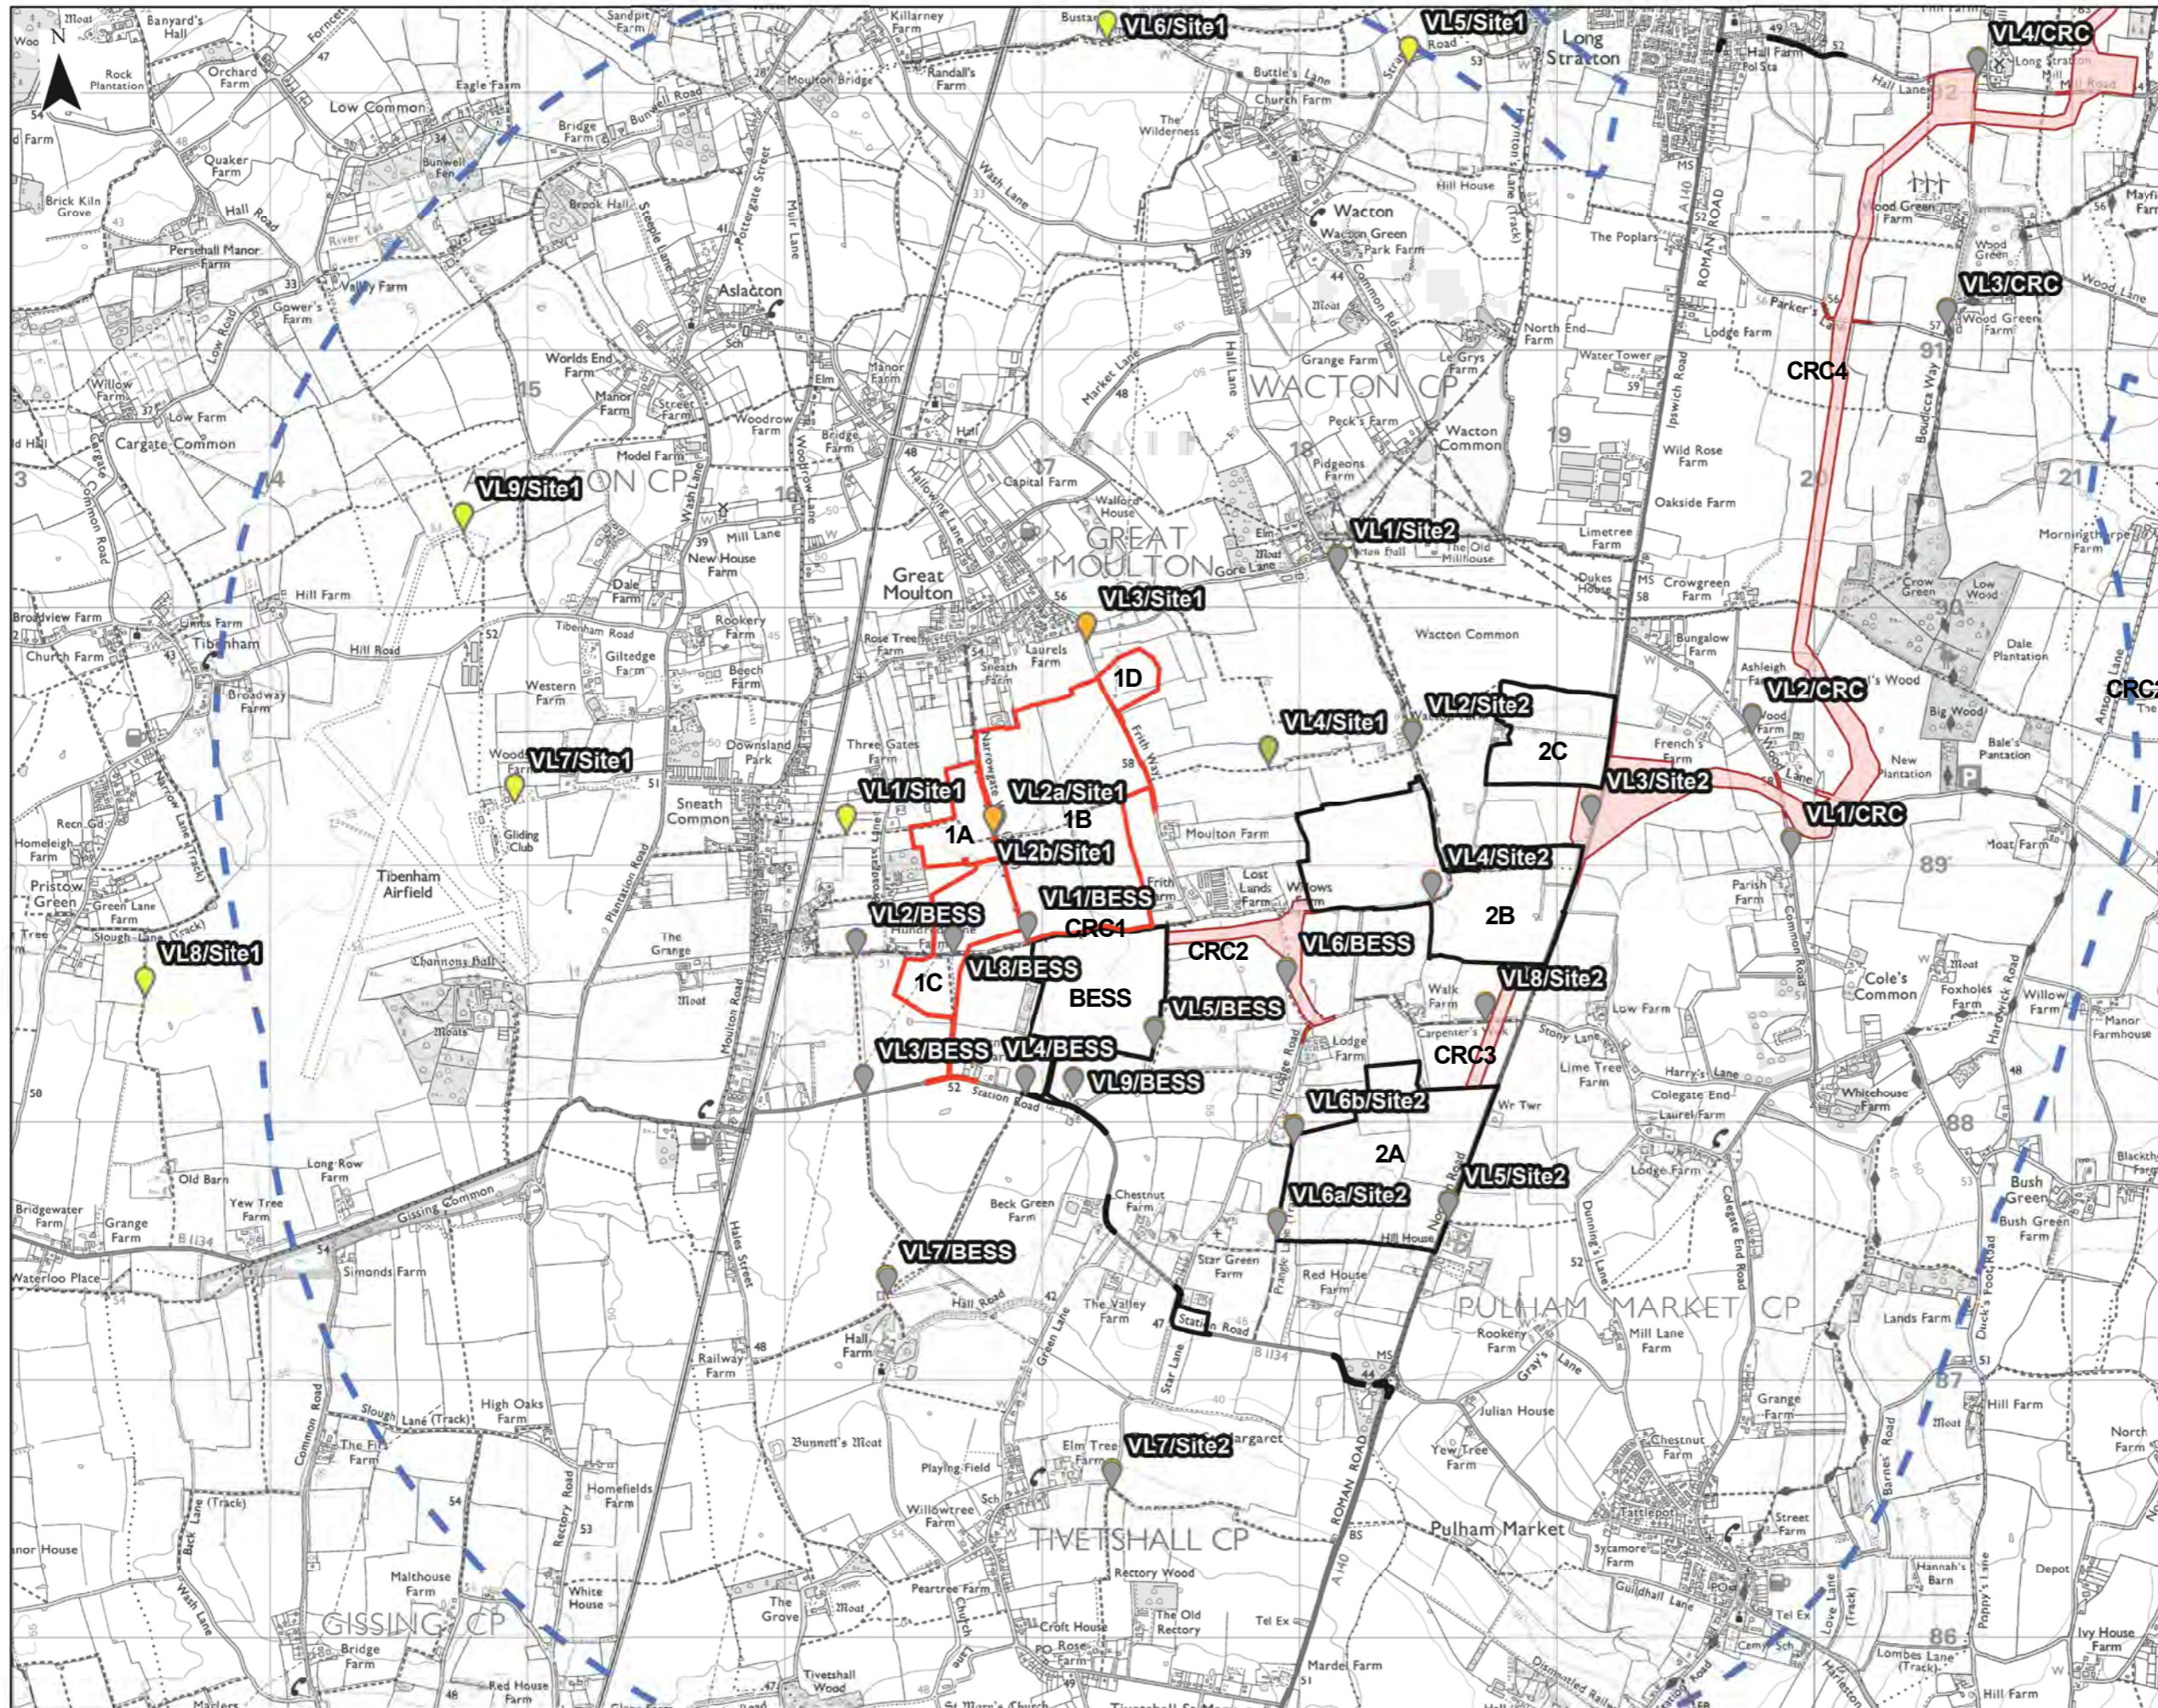

Legend

- The Site Boundary (Site 10)
- The Site Boundary (other Sites within Site boundary)
- Cable Route Corridor
- Study Area
- View Location Only
- View Location and Visualisation: Photomontage
- View Location and Visualisation: Photowire
- View Locations relating to other Sites and The Cable Route Corridor

Key
 VL : View Location
 CRC : Cable Route Corridor
 BESS: Battery Energy Storage Systems

Legend

- The Site Boundary (Site 3)
- The Site Boundary (other Sites within Site boundary)
- Cable Route Corridor
- Study Area
- View Location Only
- View Location and Visualisation: Photomontage
- View Location and Visualisation: Photowire
- View Locations relating to other Sites and The Cable Route Corridor

Key

- VL :View Location
- CRC :Cable Route Corridor
- BESS:Battery Energy Storage Systems

Legend

- The Site Boundary (Site 2)
- The Site Boundary (other Sites within Site boundary)
- Cable Route Corridor
- Study Area
- View Location Only
- View Location and Visualisation: Photomontage
- View Location and Visualisation: Photowire
- View Locations relating to other Sites and The Cable Route Corridor

Key
 VL : View Location
 CRC : Cable Route Corridor
 BESS : Battery Energy Storage Systems

Legend

- The Site Boundary (Site 1)
- The Site Boundary (other Sites within Site boundary)
- Cable Route Corridor
- Study Area
- View Location Only
- View Location and Visualisation: Photomontage
- View Location and Visualisation: Photowire
- View Locations relating to other Sites and The Cable Route Corridor