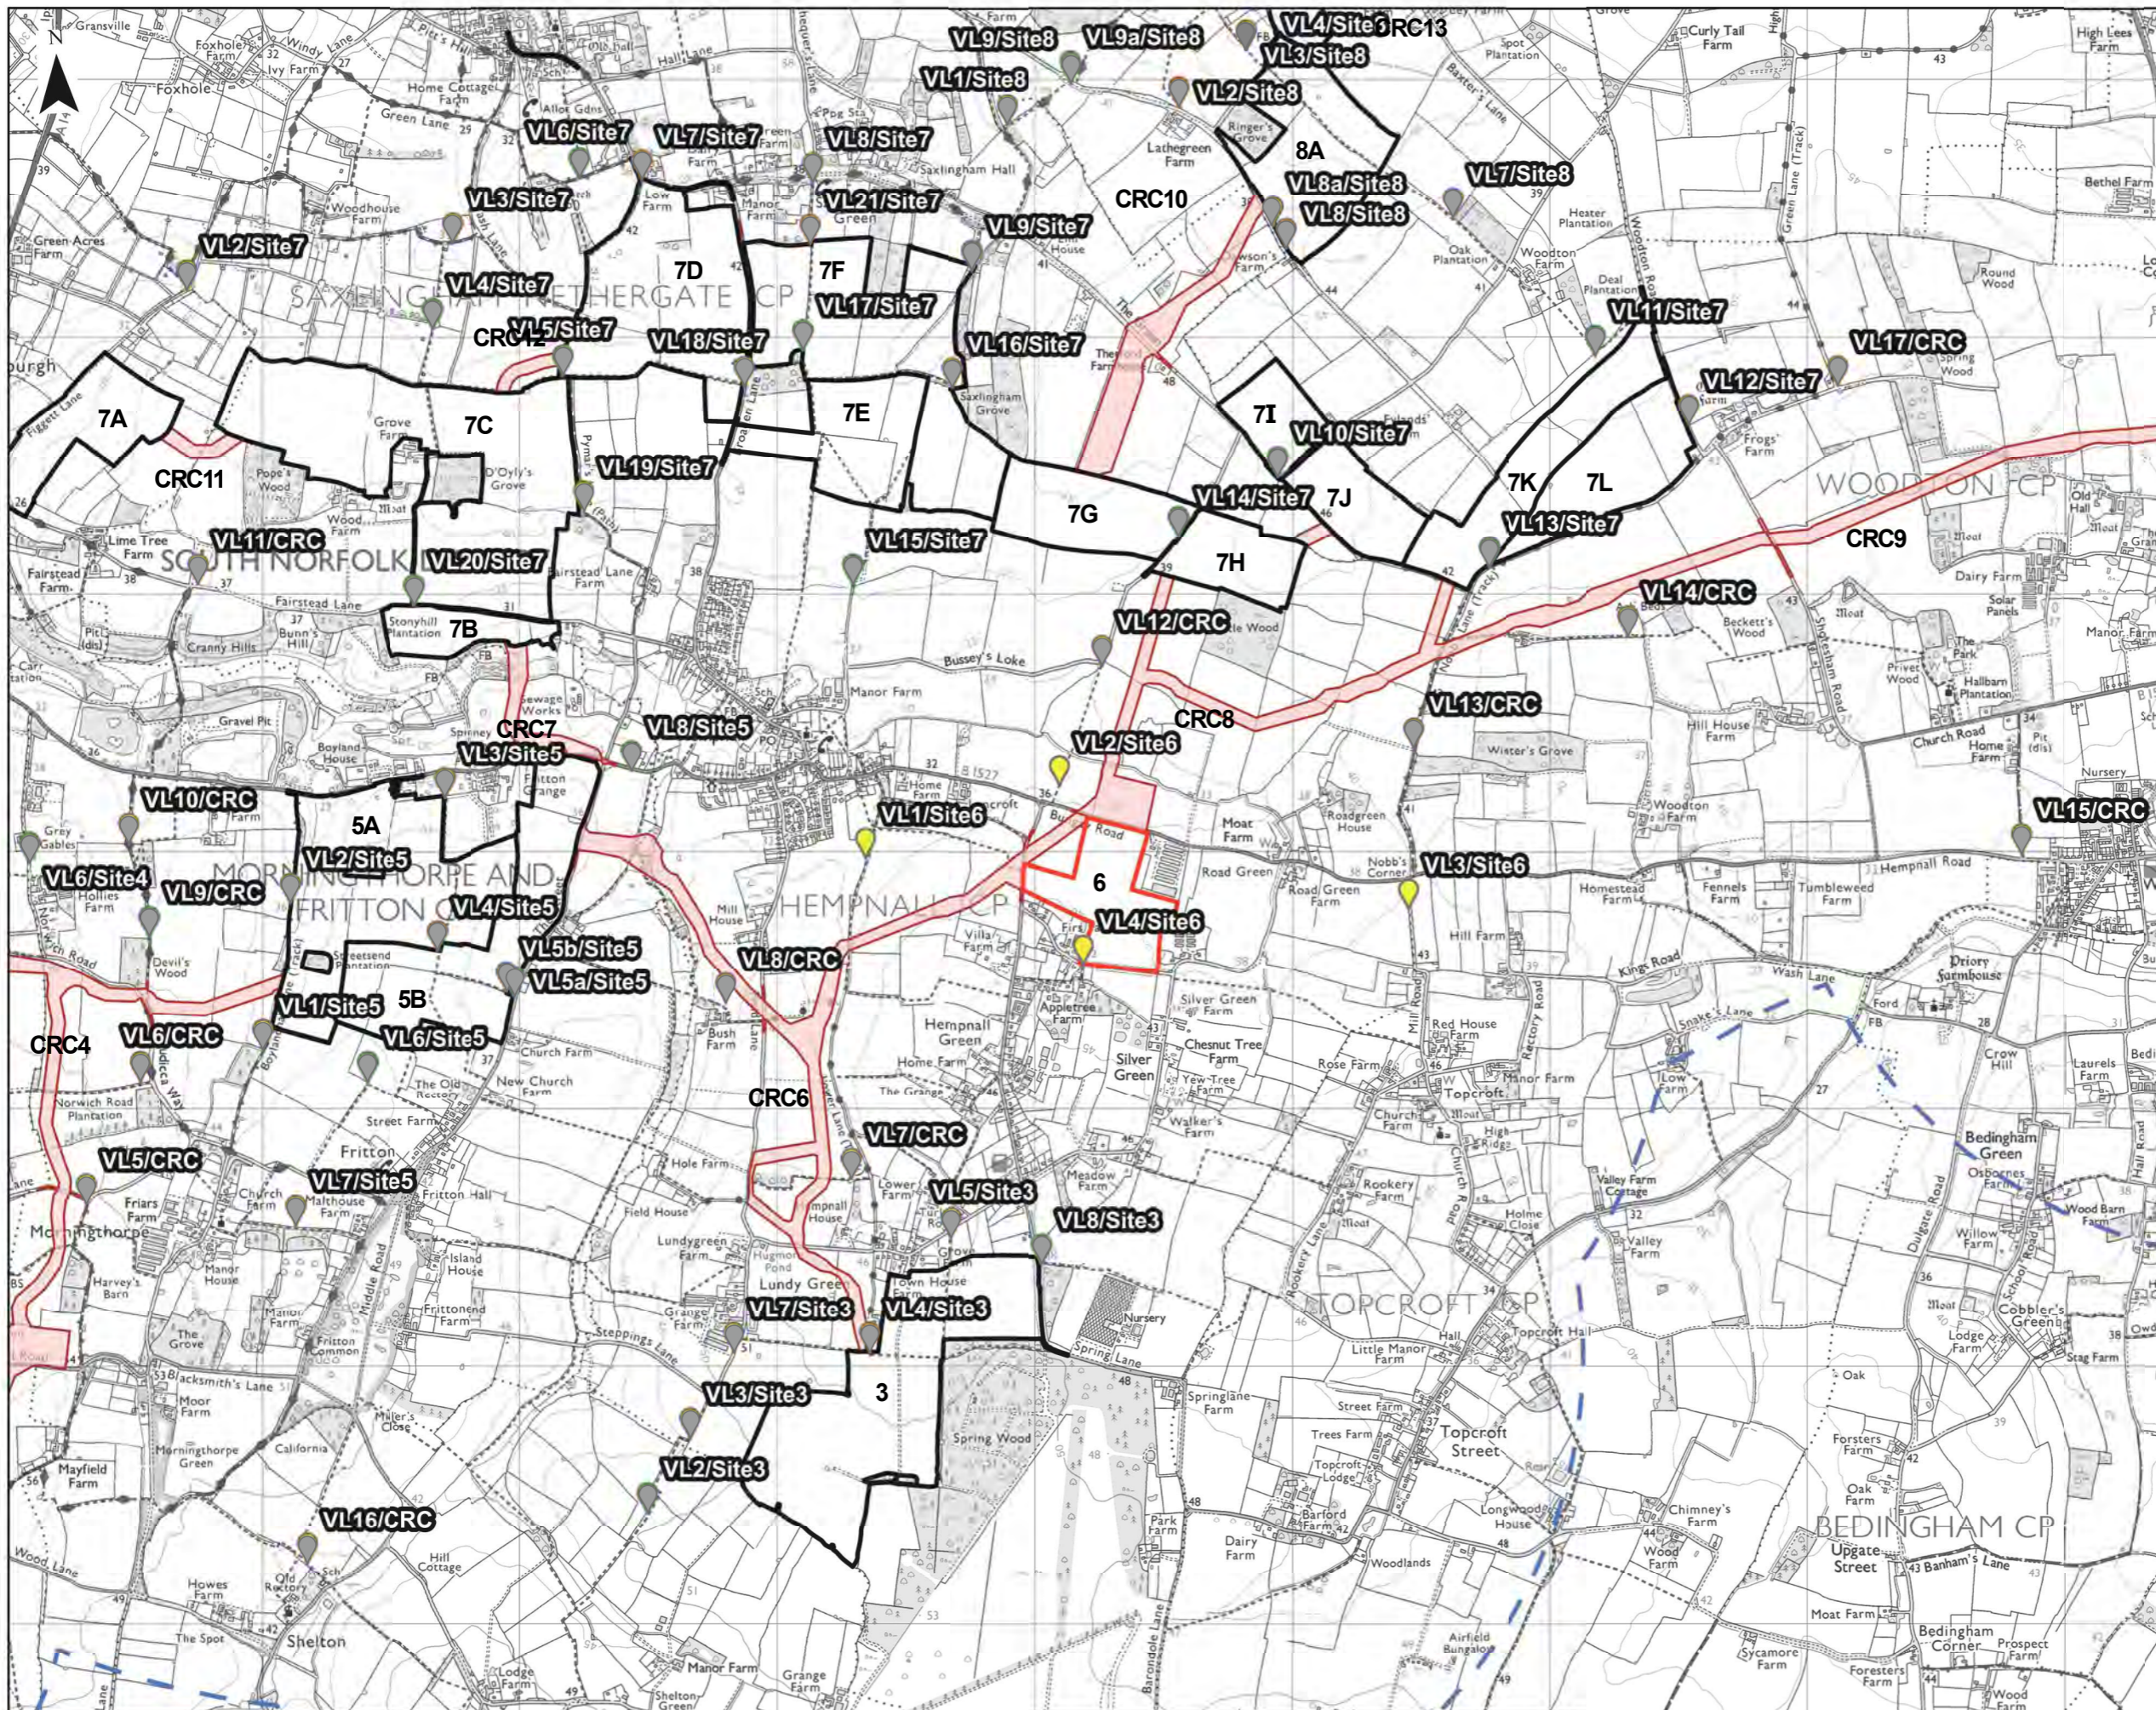

Legend

- The Site Boundary (Site 10)
- The Site Boundary (other Sites within Site boundary)
- Cable Route Corridor
- Study Area
- View Location Only
- View Location and Visualisation: Photomontage
- View Location and Visualisation: Photowire
- View Locations relating to other Sites and The Cable Route Corridor

Key

VL : View Location
 CRC : Cable Route Corridor
 BESS : Battery Energy Storage Systems

Legend

- The Site Boundary (Site 8)
- The Site Boundary (other Sites within Site boundary)
- Cable Route Corridor
- Study Area
- View Location Only
- View Location and Visualisation: Photomontage
- View Location and Visualisation: Photowire
- View Locations relating to other Sites and The Cable Route Corridor

Key

- VL : View Location
- CRC : Cable Route Corridor
- BESS : Battery Energy Storage Systems

Legend

- The Site Boundary (Site 7)
- The Site Boundary (other Sites within Site boundary)
- Cable Route Corridor
- Study Area
- View Location Only
- View Location and Visualisation: Photomontage
- View Location and Visualisation: Photowire
- View Locations relating to other Sites and The Cable Route Corridor

Key

- VL : View Location
- CRC : Cable Route Corridor
- BESS: Battery Energy Storage Systems

Legend

- The Site Boundary (Site 6)
- The Site Boundary (other Sites within Site boundary)
- Cable Route Corridor
- Study Area
- View Location Only
- View Locations relating to other Sites and The Cable Route Corridor