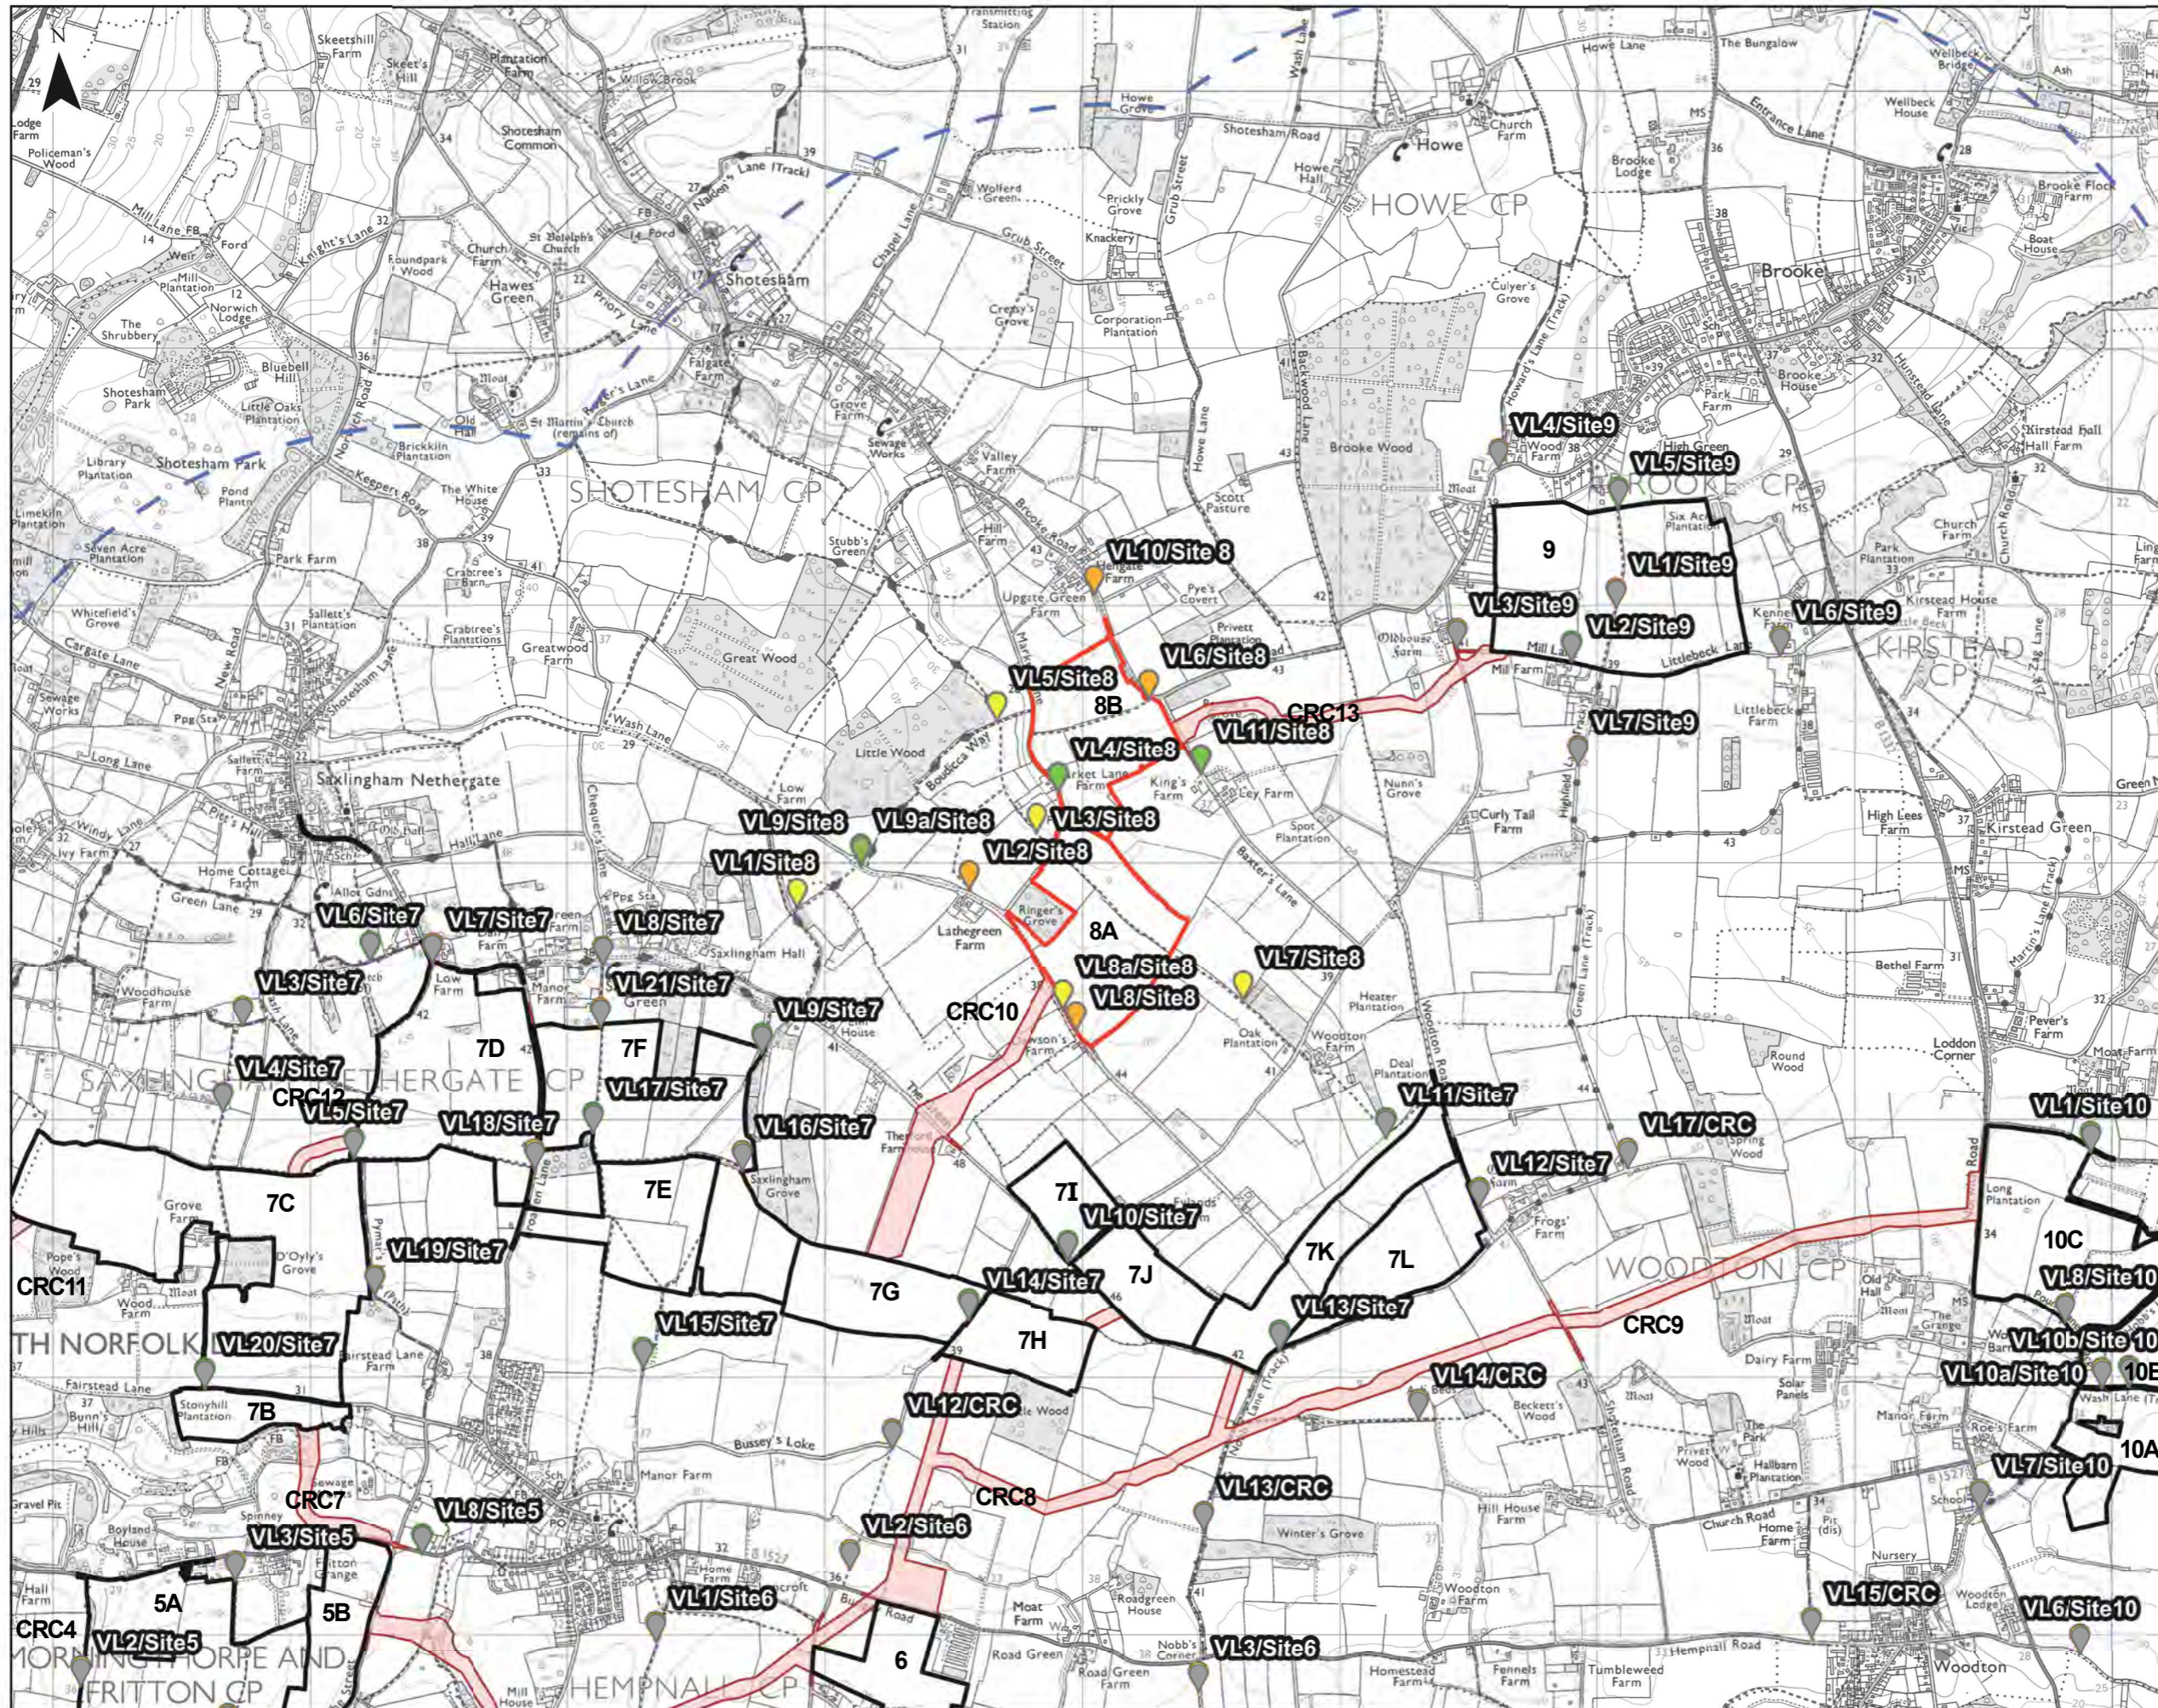

Legend

- The Site Boundary (Site 10)
- The Site Boundary (other Sites within Site boundary)
- Cable Route Corridor
- Study Area
- View Location Only
- View Location and Visualisation: Photomontage
- View Location and Visualisation: Photowire
- View Locations relating to other Sites and The Cable Route Corridor

Key
 VL :View Location
 CRC :Cable Route Corridor
 BESS: Battery Energy Storage Systems

Legend

- The Site Boundary (Site 9)
- The Site Boundary (other Sites within Site boundary)
- Cable Route Corridor
- Study Area
- View Location Only
- View Location and Visualisation: Photomontage
- View Location and Visualisation: Photowire
- View Locations relating to other Sites and The Cable Route Corridor

Key

VL : View Location
 CRC : Cable Route Corridor
 BESS : Battery Energy Storage Systems

Legend

- The Site Boundary (Site 8)
- The Site Boundary (other Sites within Site boundary)
- Cable Route Corridor
- Study Area
- View Location Only
- View Location and Visualisation: Photomontage
- View Location and Visualisation: Photowire
- View Locations relating to other Sites and The Cable Route Corridor

Key

- VL : View Location
- CRC : Cable Route Corridor
- BESS : Battery Energy Storage Systems

Legend

- The Site Boundary (Site 7)
- The Site Boundary (other Sites within Site boundary)
- Cable Route Corridor
- Study Area
- View Location Only
- View Location and Visualisation: Photomontage
- View Location and Visualisation: Photowire
- View Locations relating to other Sites and The Cable Route Corridor