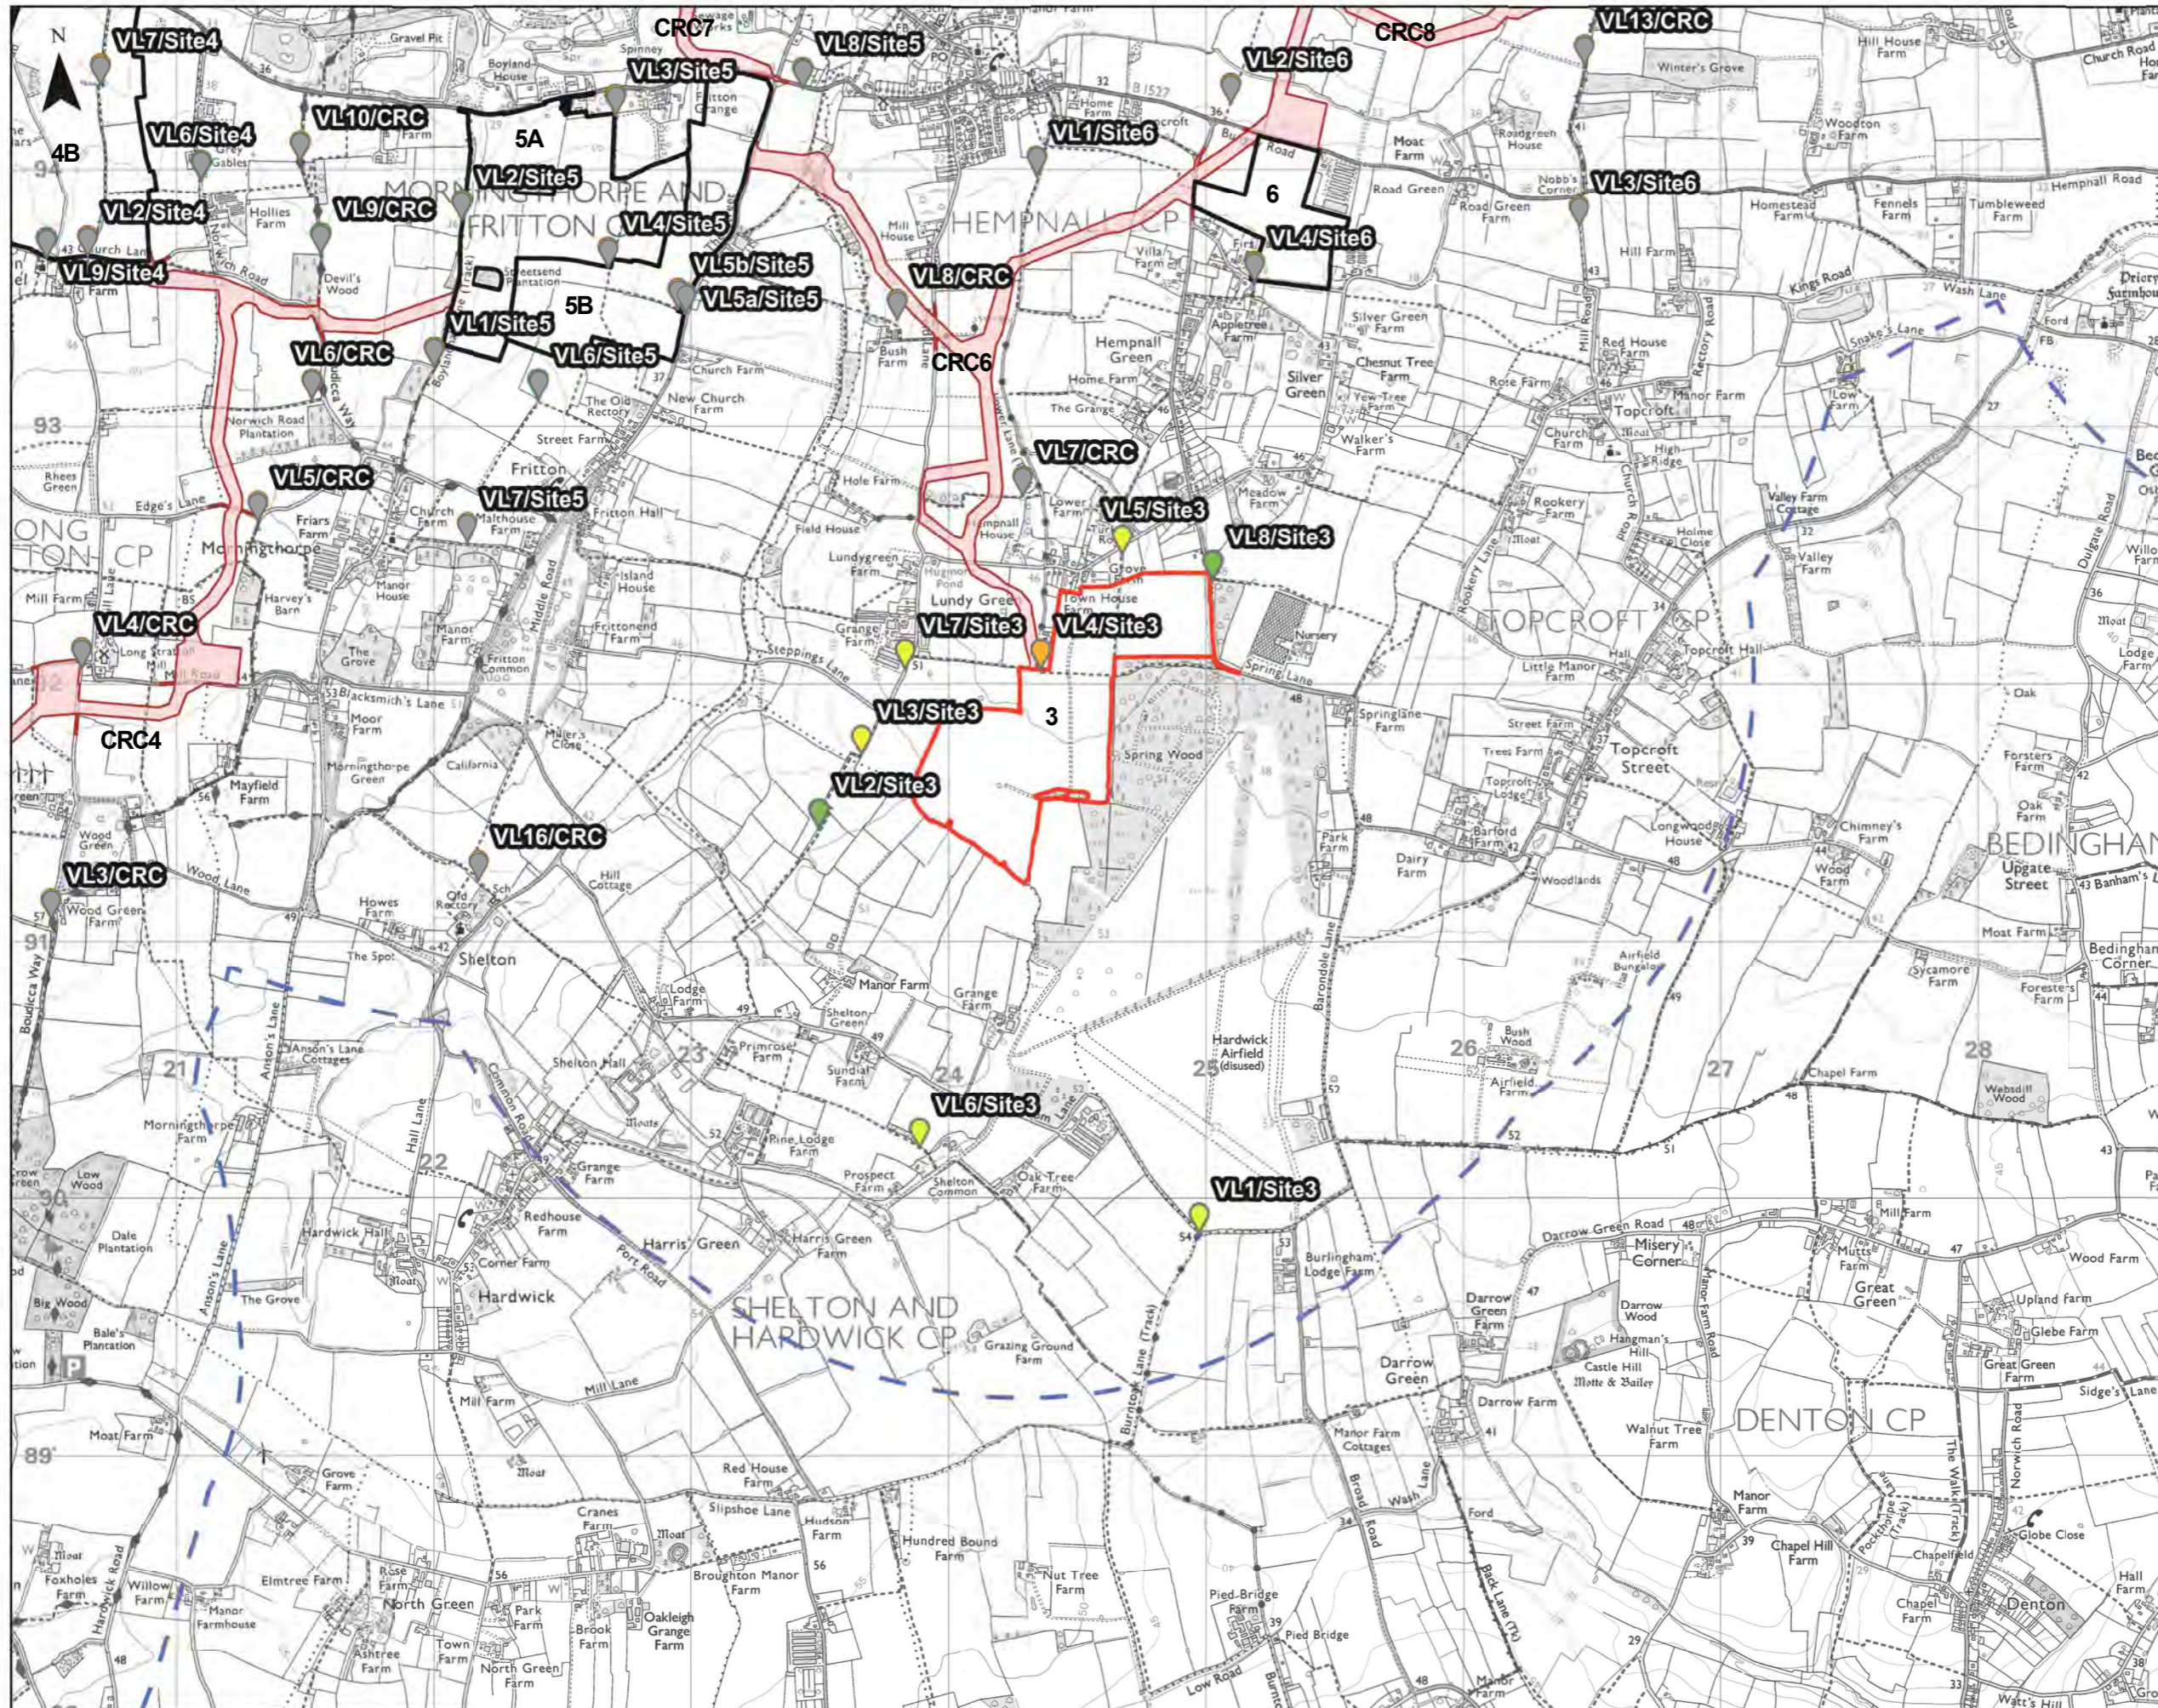

Legend

- The Site Boundary (Site 10)
- The Site Boundary (other Sites within Site boundary)
- Cable Route Corridor
- Study Area
- View Location Only
- View Location and Visualisation: Photomontage
- View Location and Visualisation: Photowire
- View Locations relating to other Sites and The Cable Route Corridor

Key

VL :View Location
 CRC :Cable Route Corridor
 BESS:Battery Energy Storage Systems

Legend

- The Site Boundary (Site 5)
- The Site Boundary (other Sites within Site boundary)
- Cable Route Corridor
- Study Area
- View Location Only
- View Location and Visualisation: Photomontage
- View Location and Visualisation: Photowire
- View Locations relating to other Sites and The Cable Route Corridor

Key
 VL :View Location
 CRC :Cable Route Corridor
 BESS:Battery Energy Storage Systems

Legend

- The Site Boundary (Site 4)
- The Site Boundary (other Sites within Site boundary)
- Cable Route Corridor
- Study Area
- View Location Only
- View Location and Visualisation: Photomontage
- View Location and Visualisation: Photowire
- View Locations relating to other Sites and The Cable Route Corridor

Key
 VL : View Location
 CRC : Cable Route Corridor
 BESS: Battery Energy Storage Systems

Legend

- The Site Boundary (Site 3)
- The Site Boundary (other Sites within Site boundary)
- Cable Route Corridor
- Study Area
- View Location Only
- View Location and Visualisation: Photomontage
- View Location and Visualisation: Photowire
- View Locations relating to other Sites and The Cable Route Corridor