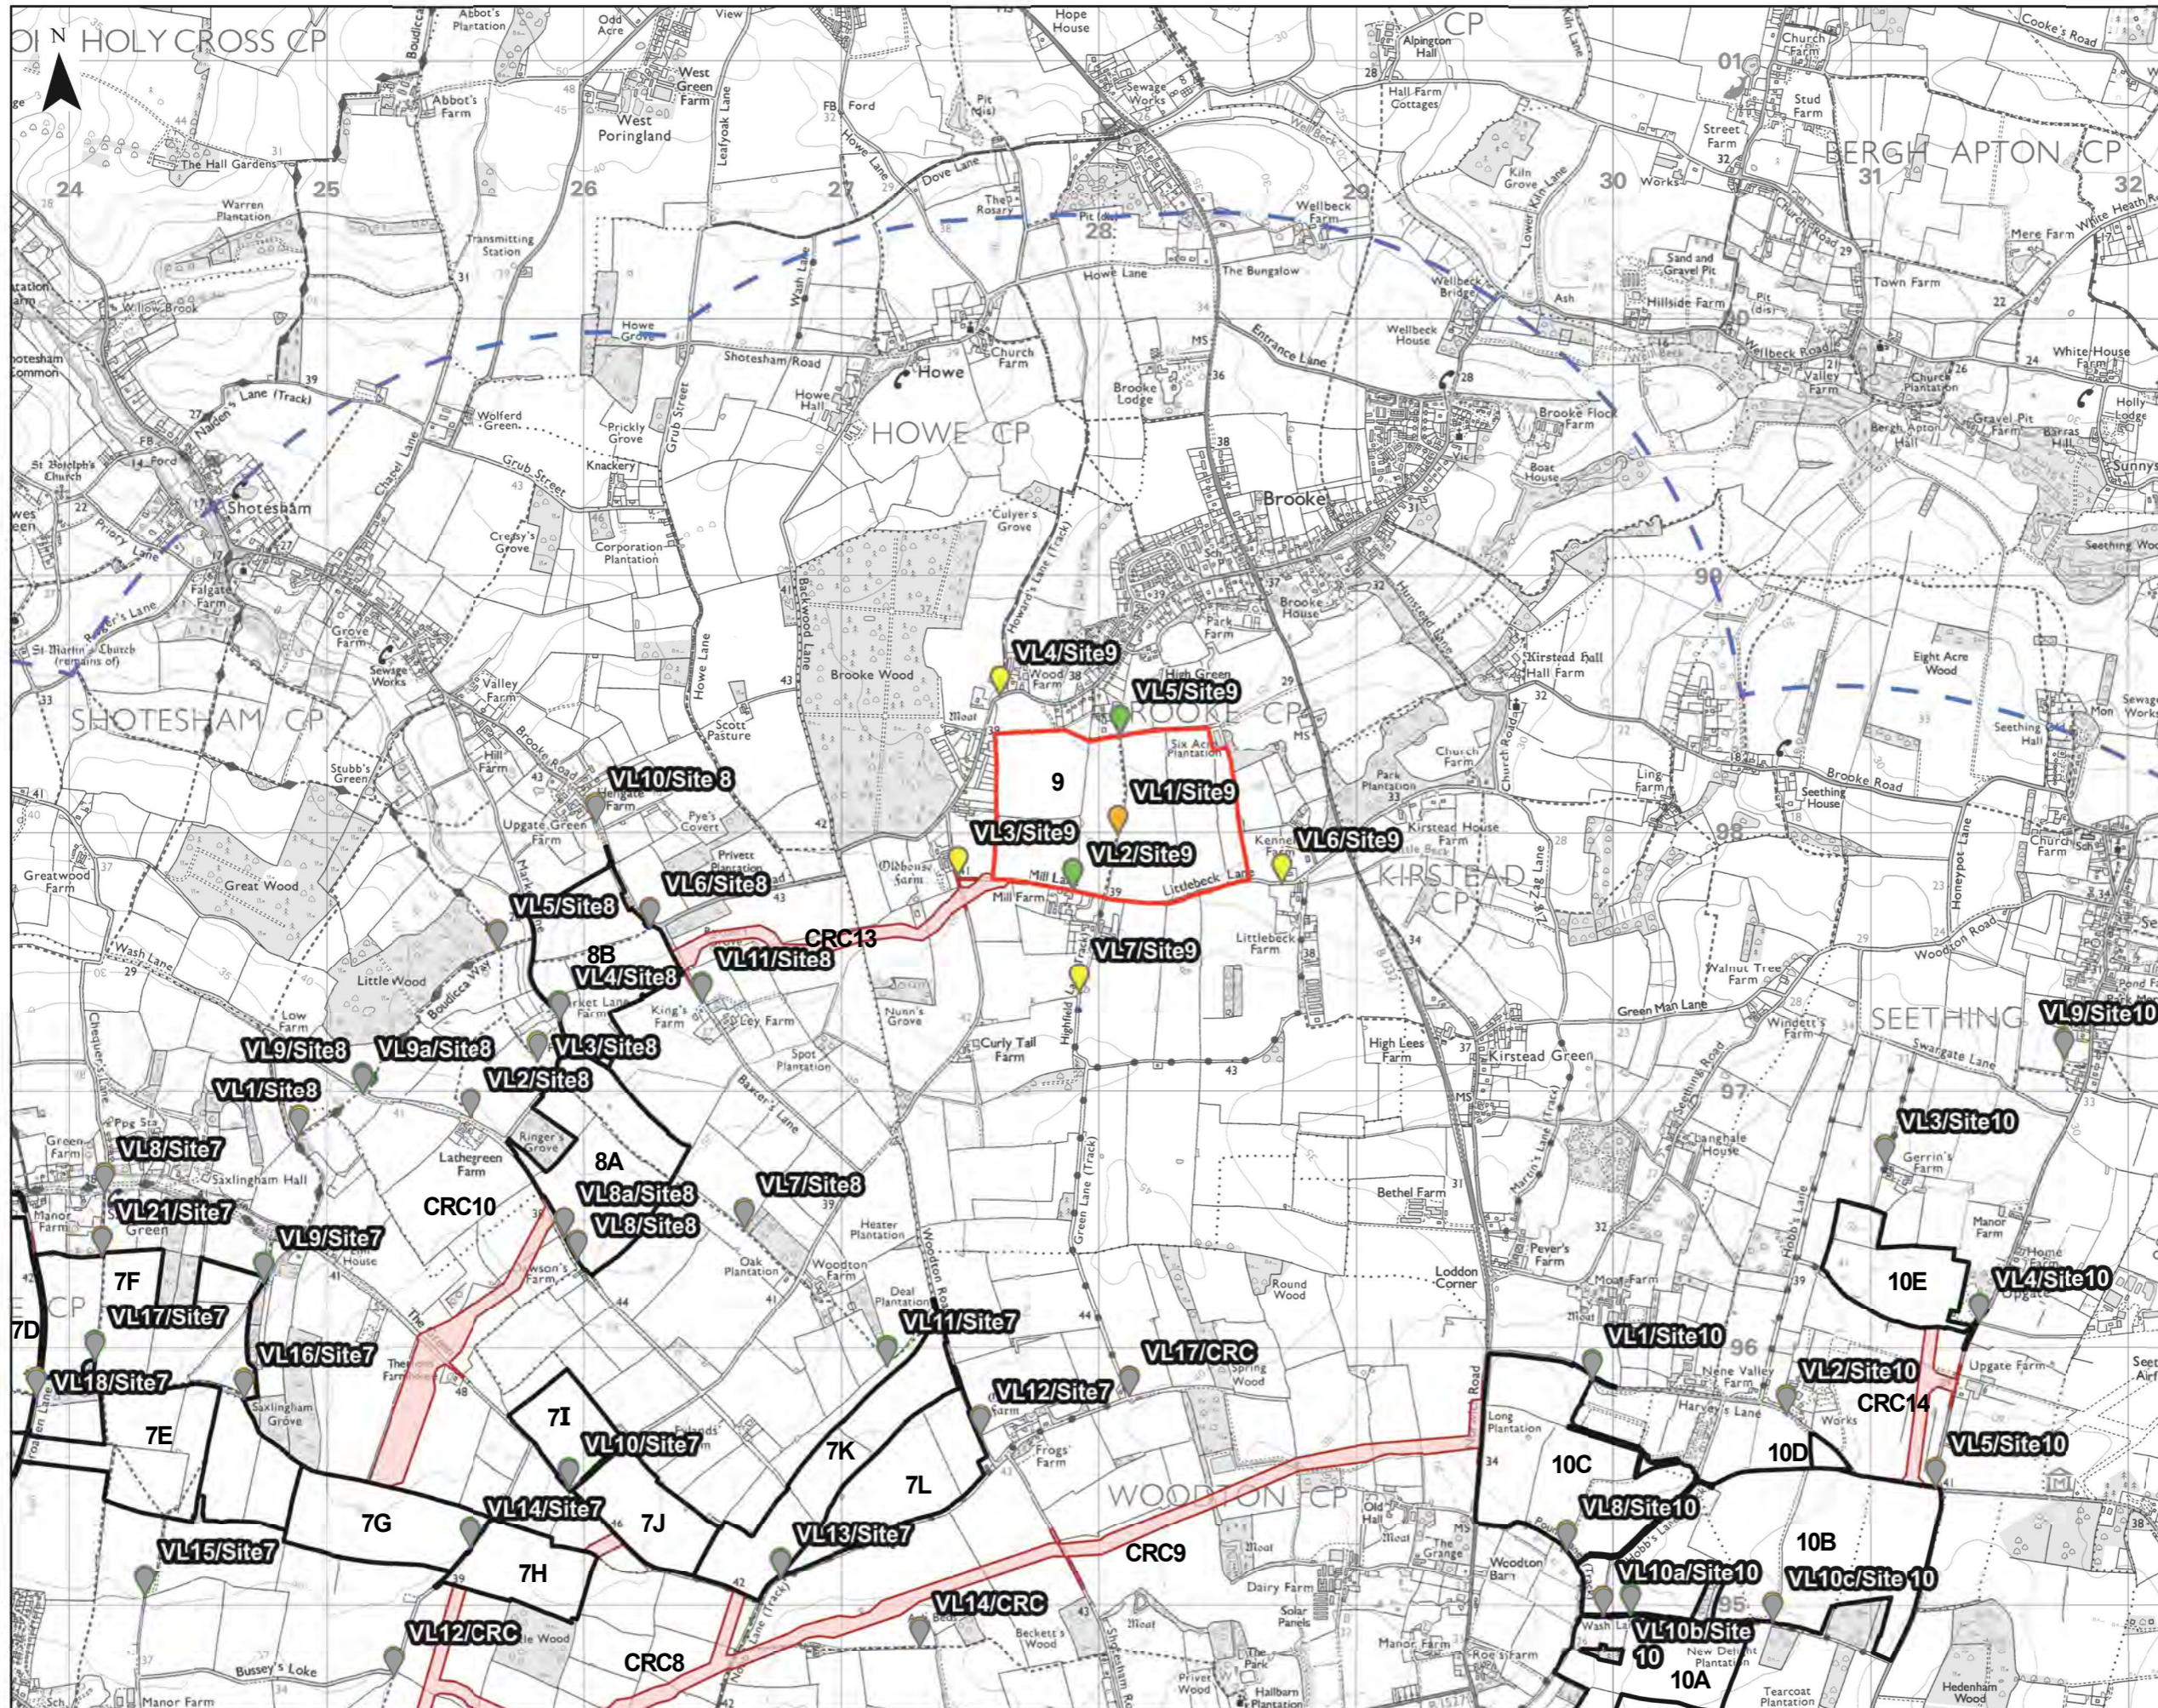

Legend

- The Site Boundary
- Cable Route Corridor
- Study Area
- 📍 View Location Only
- 📍 View Location and Visualisation: Photomontage
- 📍 View Location and Visualisation: Photowire

Key

- VL : View Location
- CRC : Cable Route Corridor
- BESS : Battery Energy Storage Systems

Legend

- The Site Boundary (Site 10)
- The Site Boundary (other Sites within Site boundary)
- Cable Route Corridor
- Study Area
- View Location Only
- View Location and Visualisation: Photomontage
- View Location and Visualisation: Photowire
- View Locations relating to other Sites and The Cable Route Corridor

Key
 VL :View Location
 CRC :Cable Route Corridor
 BESS: Battery Energy Storage Systems

Legend

- The Site Boundary (Site 9)
- The Site Boundary (other Sites within Site boundary)
- Cable Route Corridor
- Study Area
- View Location Only
- View Location and Visualisation: Photomontage
- View Location and Visualisation: Photowire
- View Locations relating to other Sites and The Cable Route Corridor

Key

VL : View Location
 CRC : Cable Route Corridor
 BESS : Battery Energy Storage Systems

Legend

- The Site Boundary (Site 8)
- The Site Boundary (other Sites within Site boundary)
- Cable Route Corridor
- Study Area
- View Location Only
- View Location and Visualisation: Photomontage
- View Location and Visualisation: Photowire
- View Locations relating to other Sites and The Cable Route Corridor